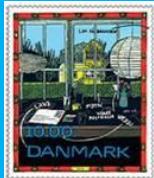

# #16

Scott: #1718

(Die cut self adhesive on sheetlet strip)

Issued: 13.06.2015

Stamp Art: painting by Jesper Christiansen

Inside #1718: Self - Denmark #1718 on envelope on desk

---