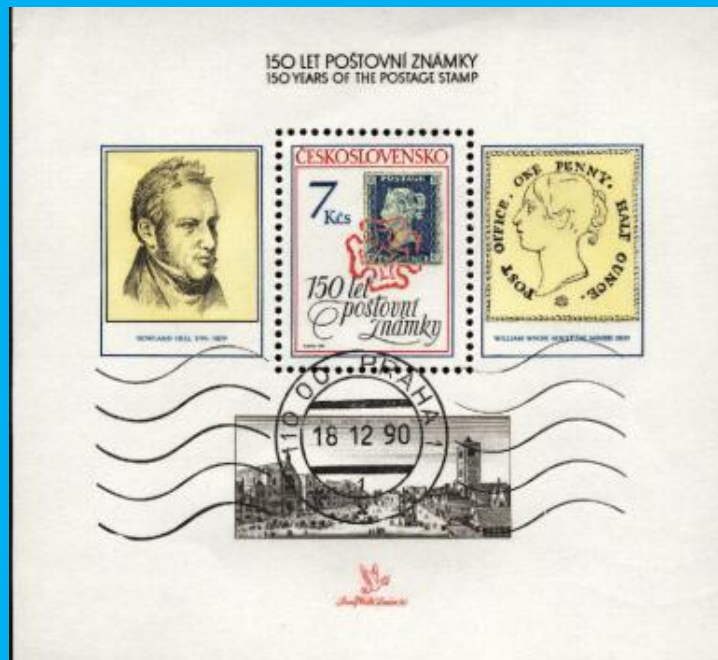

#B9

Scott: #2789

Issued: 6.5.1990

150th Anniversary, Penny Black