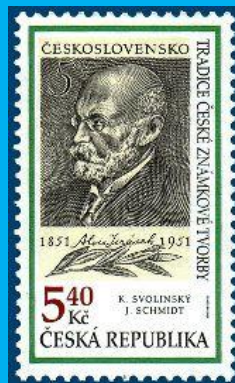

#7

Scott: #3139

Issued: 20.1.2001

Traditions of Czech Stamp Production

Inside #3139: Czechoslovakia #474