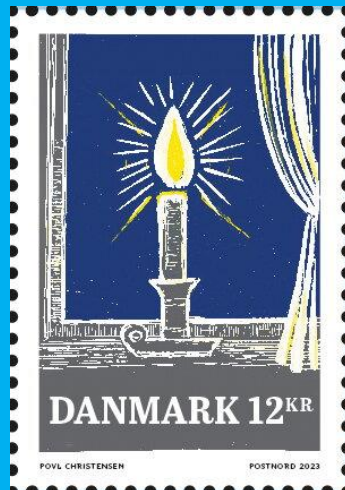

#17

Scott: #1924a

Issued: 04.05.2023

Europa "Together for Peace"