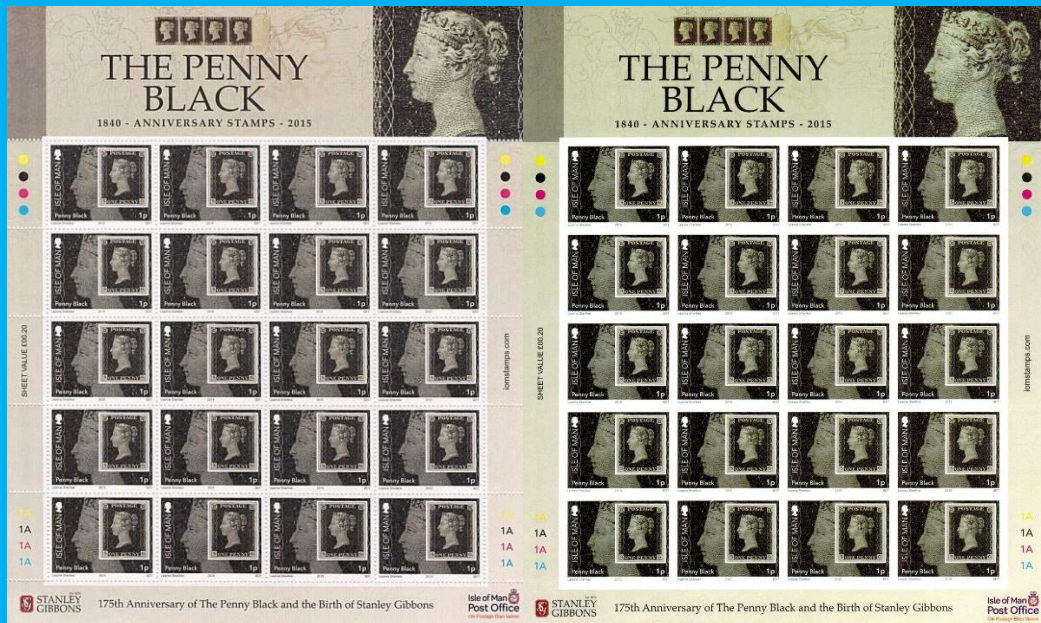

Inside #1704: G.B. #1

Inside #1705: G.B. #2

Inside #1706: G.B. #3

#B24 - #B24bis - #B24 ter - #B24 quater

Scott: #1706a & ND