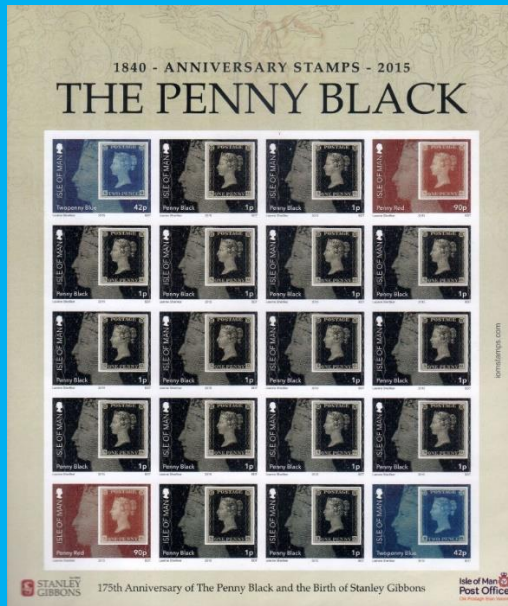

Inside #1704: G.B. #1

Inside #1705: G.B. #2

Inside #1706: G.B. #3

#B24 - #B24bis - #B24 ter - #B24 quater

Scott: #1706a & ND