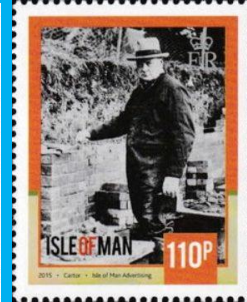

Inside: Isle of Man #1690/2/4/7 (2015)