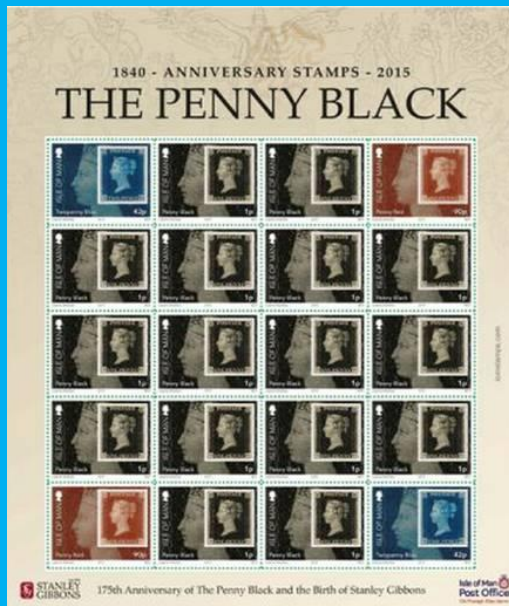

Inside #1704: G.B. #1

Inside #1705: G.B. #2

Inside #1706: G.B. #3

#B24 - #B24bis - #B24 ter - #B24 quater

Scott: #1706a & ND