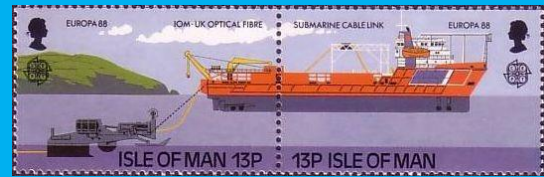

Isle of Man #364a