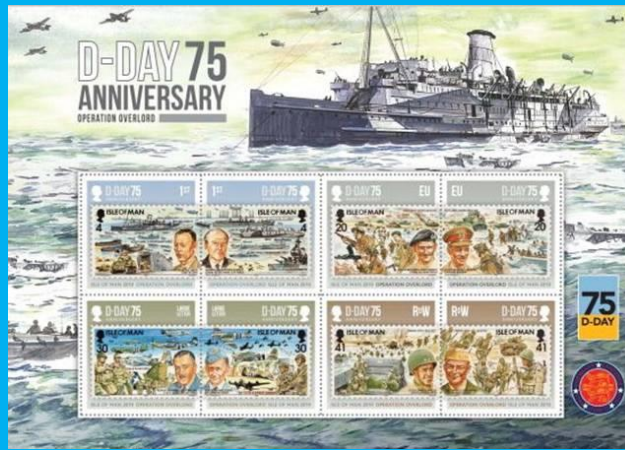

#B25

Scott: #2347

#42

SW: #

Issued: 28.04.2022

Manx Museum 100

Inside: GB Regional Isle of Man #2 (1964)

#B25

Y&T #2875/84