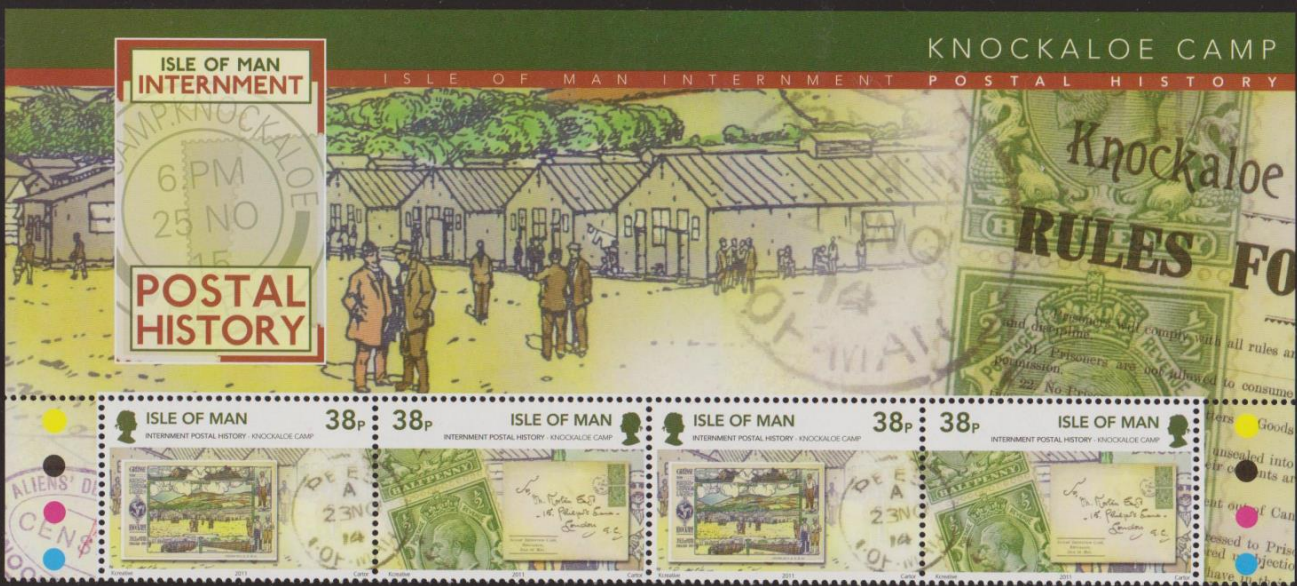

#B11 to #B22