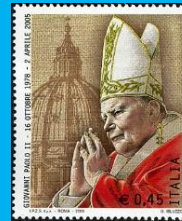

Inside #345a: Italy 2704