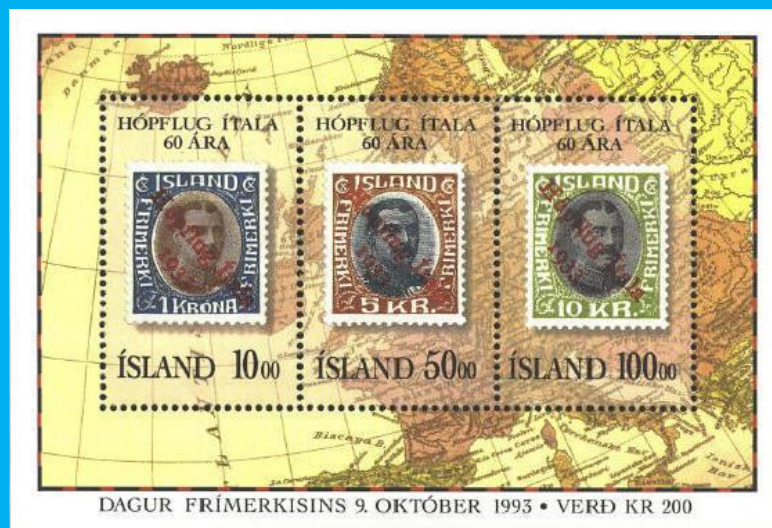

#B1

Scott: #772

Issued: 9.10.1993

60th Anniversary, Italian Group Flight