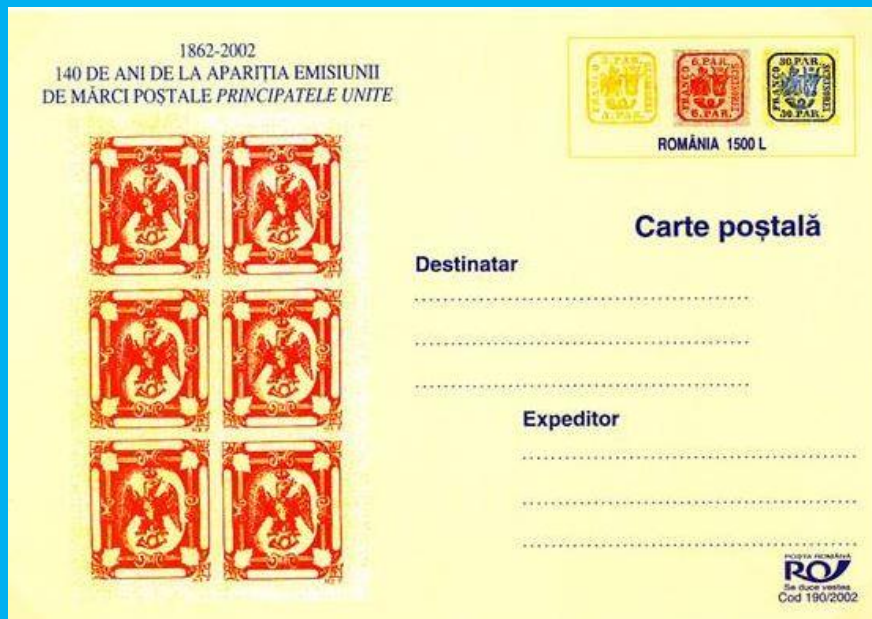

Envelopes

Issued: 15.6.2002

50th Anniversary, International Dealers Association

Inside: Moldavia #1 (Modified)

Inside: Moldavia #10

#PC18

Imprinted Card

Issued: 00.00.2002

Imprinted Postal Card – Romanian Postal History

Inside: Moldavia #1

#PC19

Imprinted Card

Issued: 00.00.2002

Imprinted Postal Card – EFIRO 2003 Exhibition

Inside: Romania (Moldavia-Walachia) #11

Inside: Romania (Moldavia-Walachia) #12