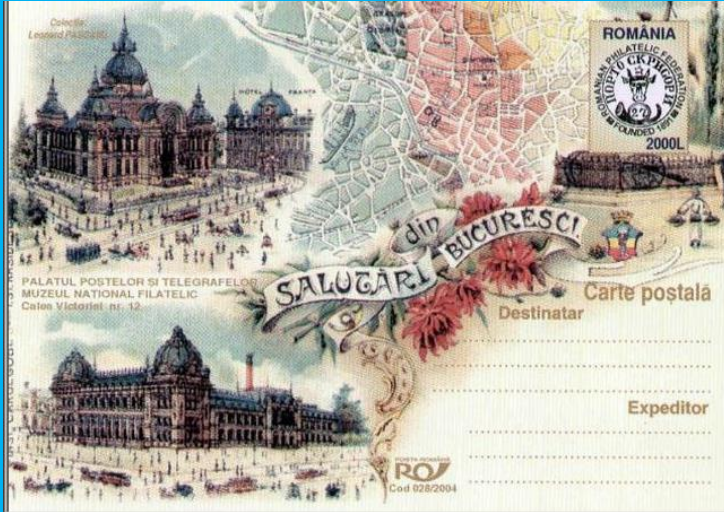

Inside: Romania meter imprint, 1929

#PC31 - PC32

Imprinted envelopes
 Issued: 29.9.2004
 EFIRO

Inside: Moldavia #1

#47

Scott: #4757
 Issued: 30.09.2005
 Natl. Philatelic Museum, 1st Anniversary

Inside #4757: Romania-Moldavia #1