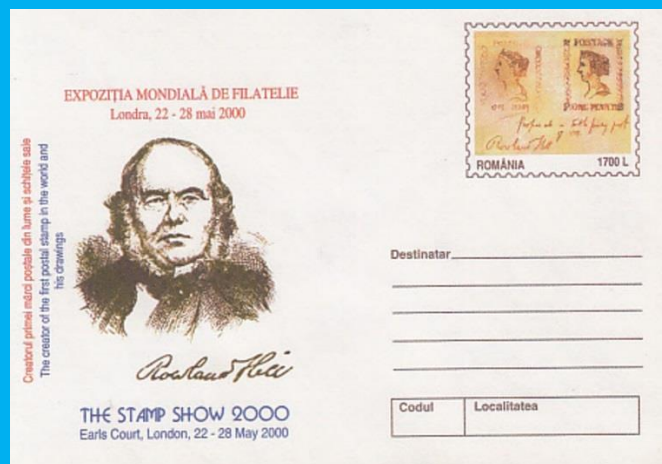

Inside: Romania-Moldavia #1

#PC3

Mi #U2398 (Postal Card)
Issued: 22.5.2000
Stamp Show 2000 Exhibition

Inside (in show logo): G.B. #1

#PC4

Mi #U2399 (Postal Card)
Issued: 22.5.2000
Stamp Show 2000 Exhibition