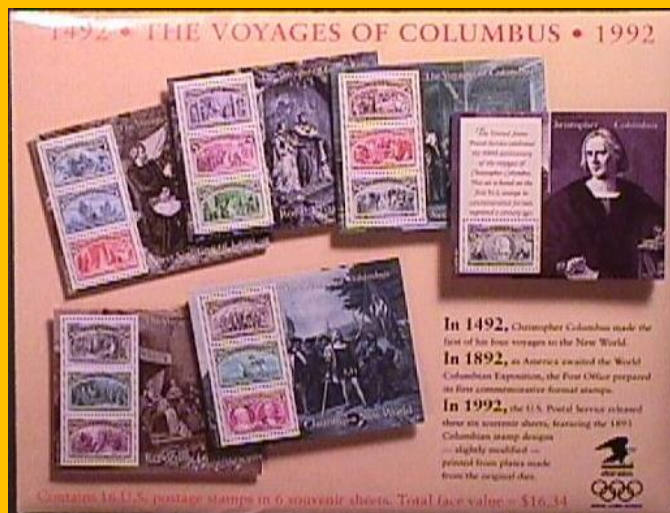

World Stamp Expo '89

Inside #2433a: US #122

12

Scott: #2616

Issued: 24.1.1992

World Columbian Stamp Expo

Inside #2616: Detail from US #119

Scott: #2624-9