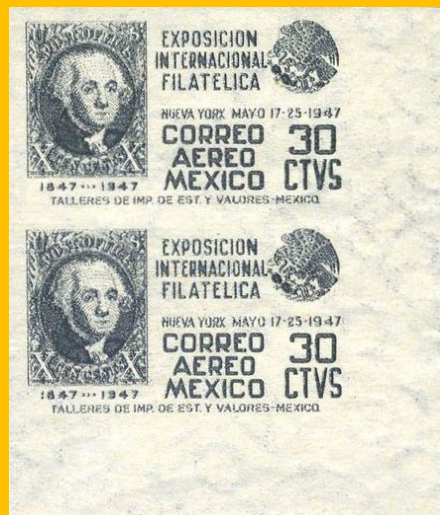

Penny Black Centenary

Inside #754-8, #C103-7: G.B. #1

11 - 12 - 13 - 14 - 15

Scott: #826-7 Scott:#C167-9
 Issued: 16.5.1947
 CIPEX

Inside #826, #C167, #C169: Mexico #1

Inside #827, #C168: US #2

Scott: #C168a