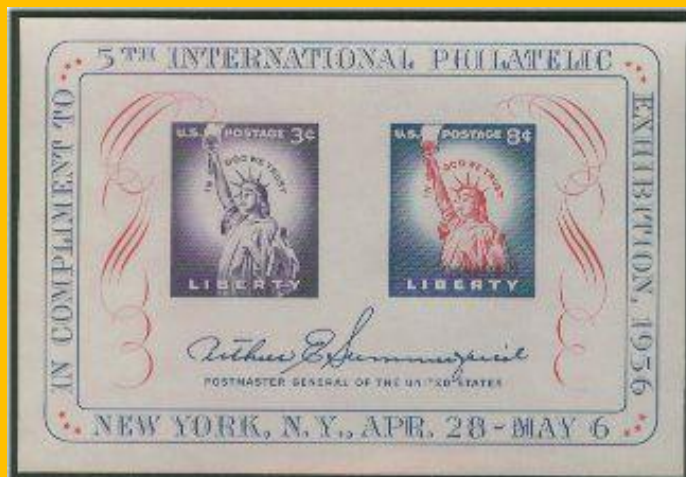

B2

Scott: #1075

Issued: 28.4.1956

Fifth International Philatelic Exhibition