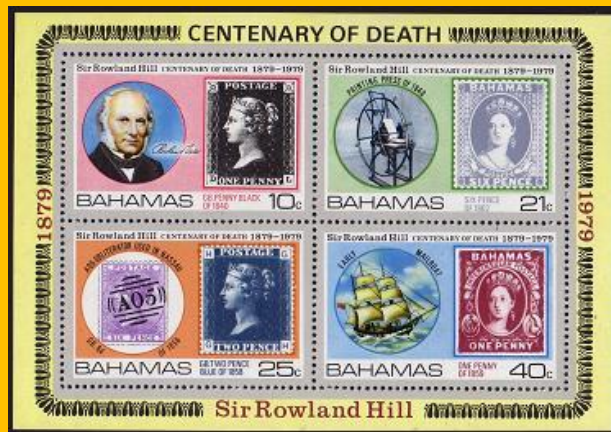

#6 to #9

Scott: #450-53

Issued: -14.8.1979

Death-Centenary-of-Sir-Rowland-Hill

inside#450:-G.B.-#1-[D-L]

inside#451:-Bahamas-#7

inside#452:-G.B.-#27

inside#452:-G.B.-#29

inside#453:-Bahamas-#1

#B1

Scott: #453a