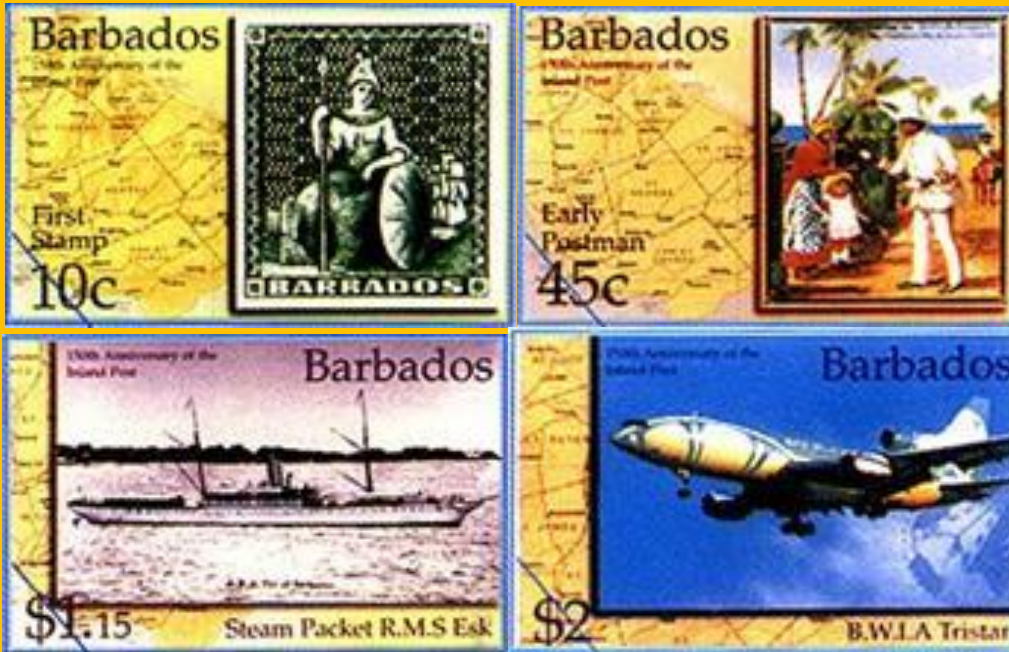

Scott:-#909-12

Issued:-30.1.1996

Centenary,-Barbados-Philatelic-Society

inside#909:-Barbados-#70

inside#910:-Barbados-#109

inside#911:-Barbados-#148

inside#912:-Barbados-#192

#22