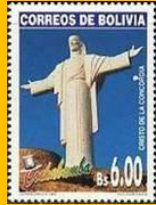

Inside #1310:

Bolivia
#1079