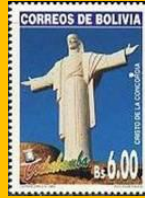

Bolivia
#1079