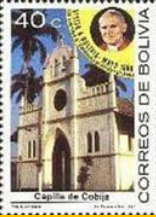

Bolivia #758