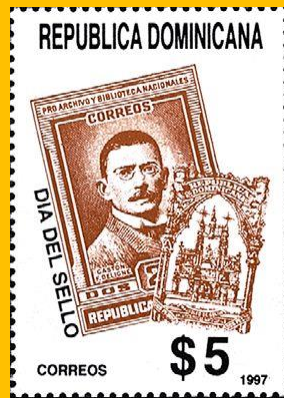

Inside #1227: Dominican Rep. #328

#17

Scott: #1235

Issued: 18.10.1996

Stamp Day

Inside #1235: Dominican Rep. #142

#18

Scott: #1263