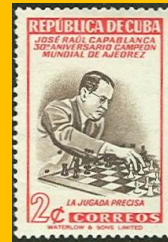

Inside #3050: Cuba #465

Inside #3052: Cuba #464