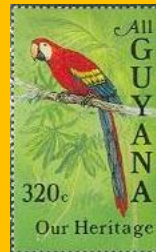

Inside #2029-30: Guyana #931