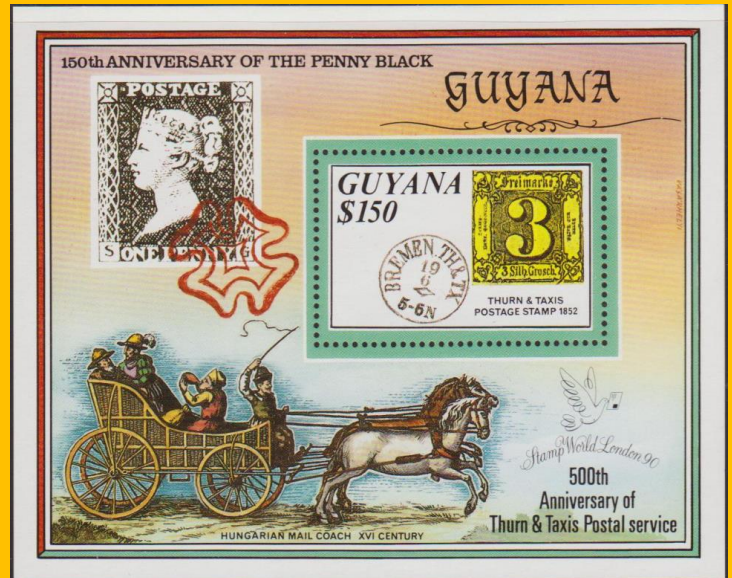

#B18 - B19

Scott: #2275-6

Issued: 3.5.1990

500th Anniversary, Thurn & Taxis Postal System

Inside #2275: Thurn & Taxis #7

Inside #2276: Thurn & Taxis #45