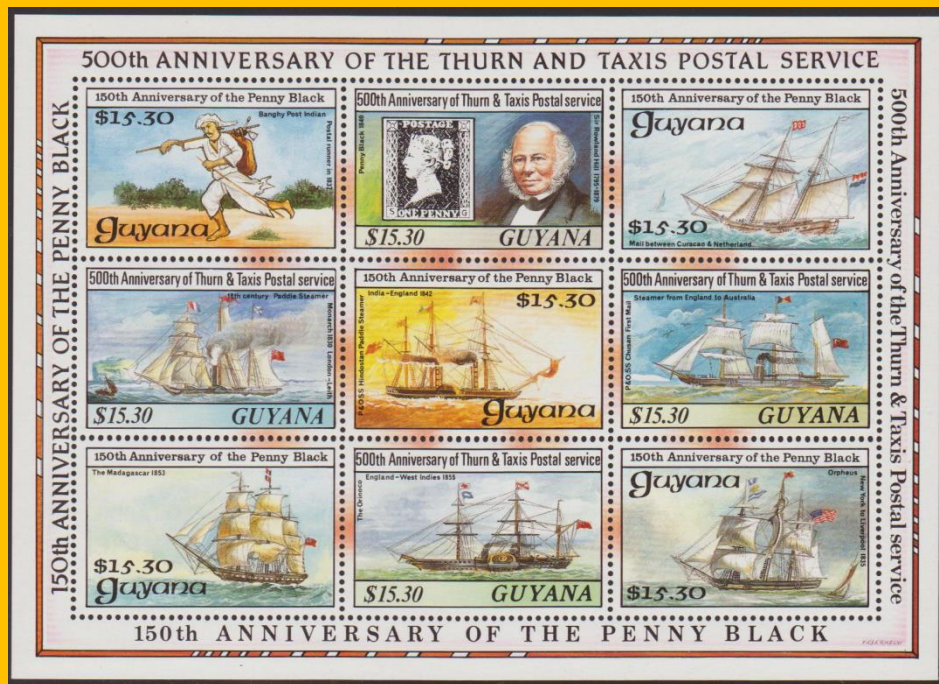

# #B11

Scott: #2268

Issued: 3.5.1990

150th Anniversary, Penny Black

Inside #2268b: G.B. #1