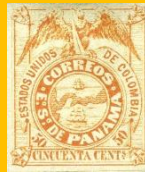

PC = Postal Card

Country	Stamps	Block	Postal Card	Total
Panama	29	3	0	32
Paraguay	144	51	0	195
Peru	31	2	0	33
Redonda	3	1	0	4
TOTAL	207	57	0	264

Panama

#1

Scott: #C386

Issued: 21.12.1971

2nd National Philatelic and Numismatic Exposition