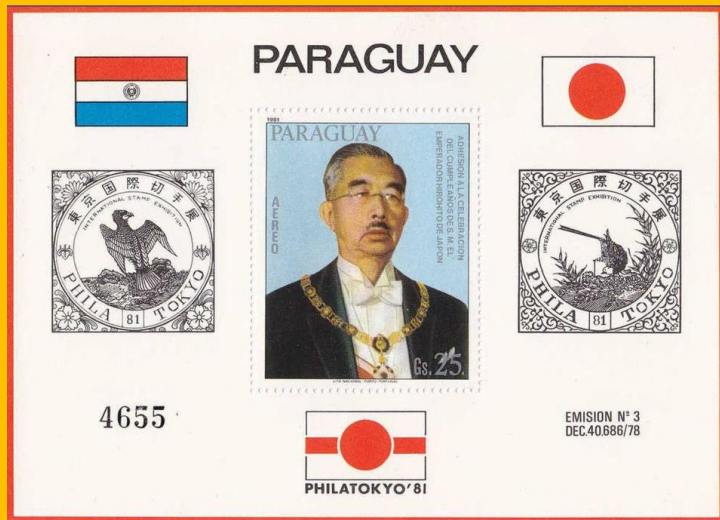

Scott: #C485

Issued: 10.7.1981

Phila Tokyo '81

Inside #C485: Japan #46 (bird motif, corner spandrels only, in changed color)

#B34

Scott: #C486

Issued: 10.7.1981

80th Birthday, Emperor Hirihito