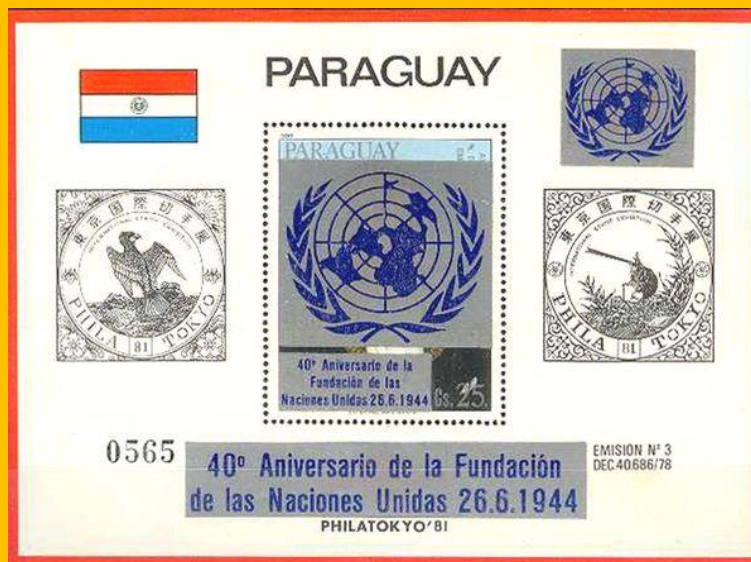

#B36

Scott: #2126

Issued: 1.8.1984

40th Anniversary, Founding of United Nations
Overprinted in blue on silver, in Spanish on Sc # C486