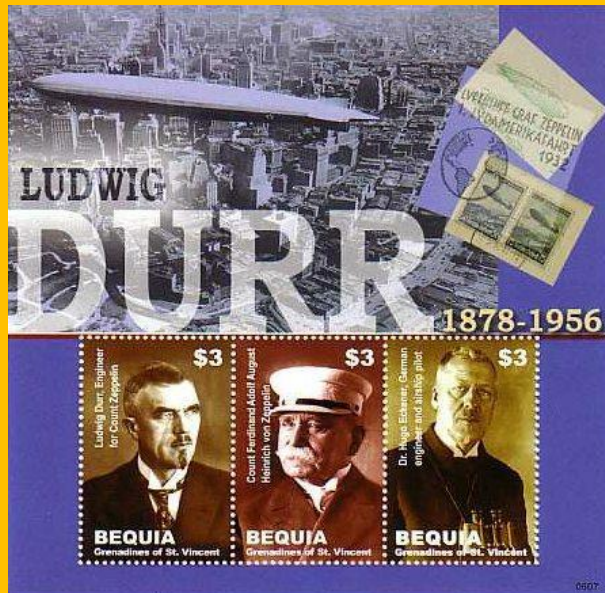

# #B2

Scott: #400  
Issued: 22.12.2006  
History of the Zeppelin

Inside #400 (In Margin): Germany #C57-8