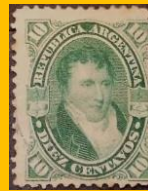

# #B19

Scott: #859  
Issued: 09.05.1973  
#C319 Surcharged in Black  
Founding of Cordoba in Argentina, 400th Anniversary

Inside #859: Uruguay Type A90

Inside #859: Argentina #18a

(Portraits Reversed and Frames Modified)