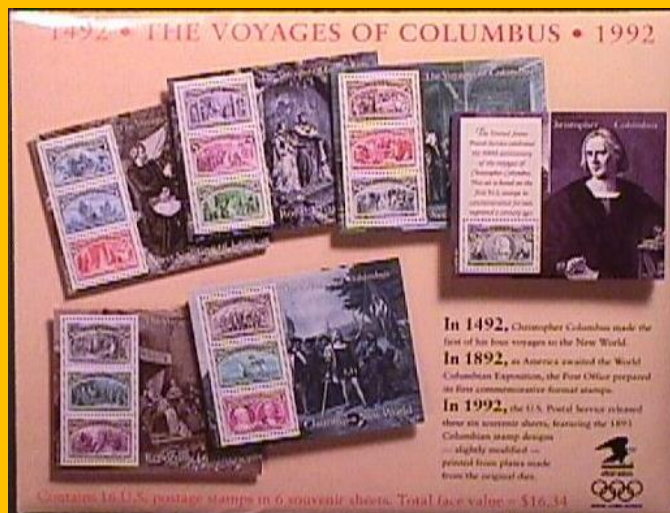

## #12

Scott: #2616

Issued: 24.1.1992

World Columbian Stamp Expo

Inside #2616: Detail from US #119

Scott: #2624-9

Issued: 22.5.1992

Voyages of Columbus