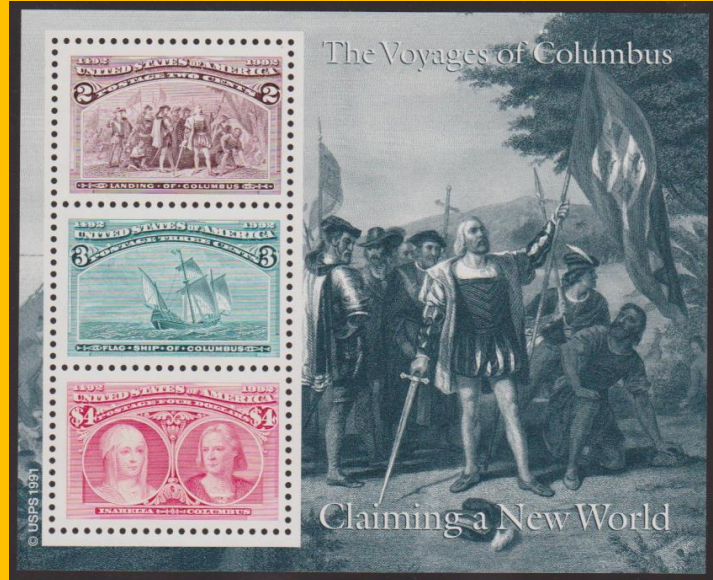

#B5

Scott: #2625

Inside #2625: