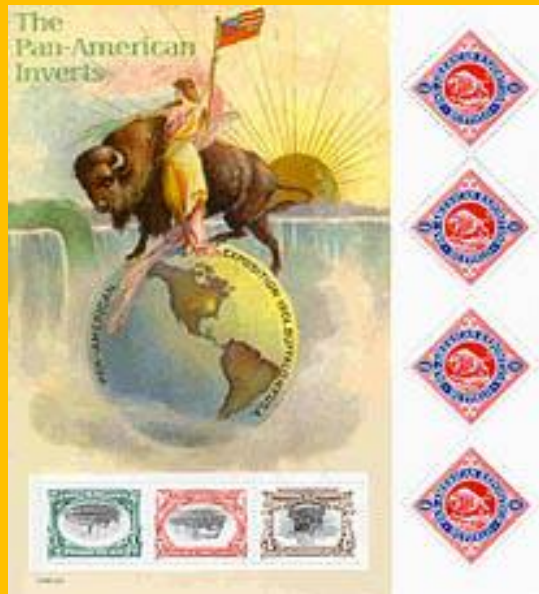

#B20

Scott: #3505

Issued: 29.3.2001

The Pan American Inverts

Inside #3505:

United States #294

United States #295a

United States #296