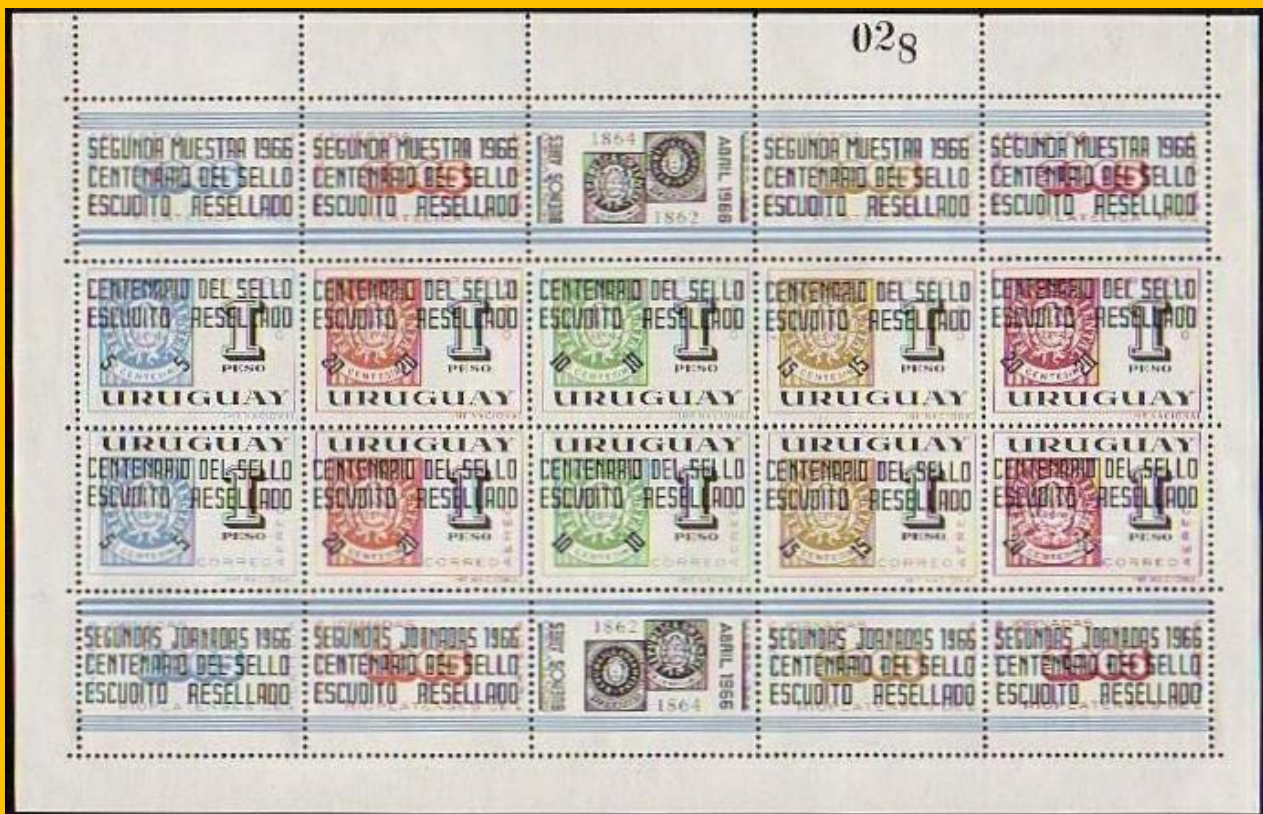

# #B7

Scott: #C298a-j

Issued: 4.11.1966

Overprint #C271a-j "CENTENARIO DEL SELLO / ESCUDITO RESELLADO"

Inside: #24 (1866)

Inside: 28 (1866)

Inside: #25 (1866)

Inside: 26 (1866)