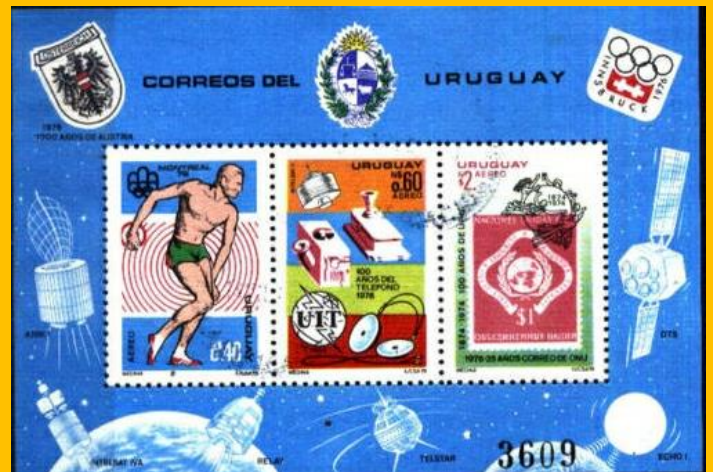

Inside #C422: UN #5

Inside #C423: UN #11