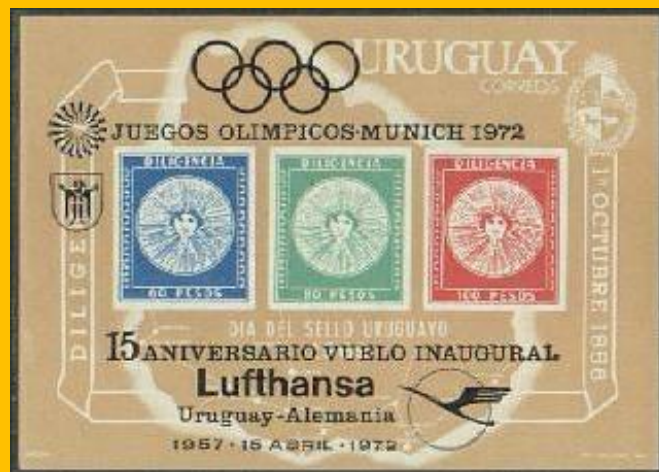

#B11

Scott: #771A

Issued: 1.10.1969

Stamp Day