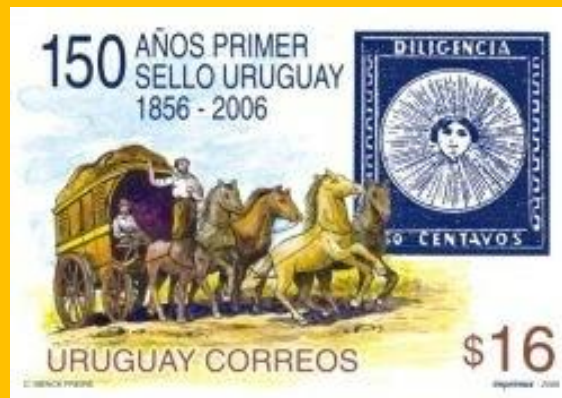

## #26

Scott: #2164

Issued: 29.09.2006

150<sup>th</sup> Anniversary, First stamp of Uruguay

Inside #2164: Uruguay #1