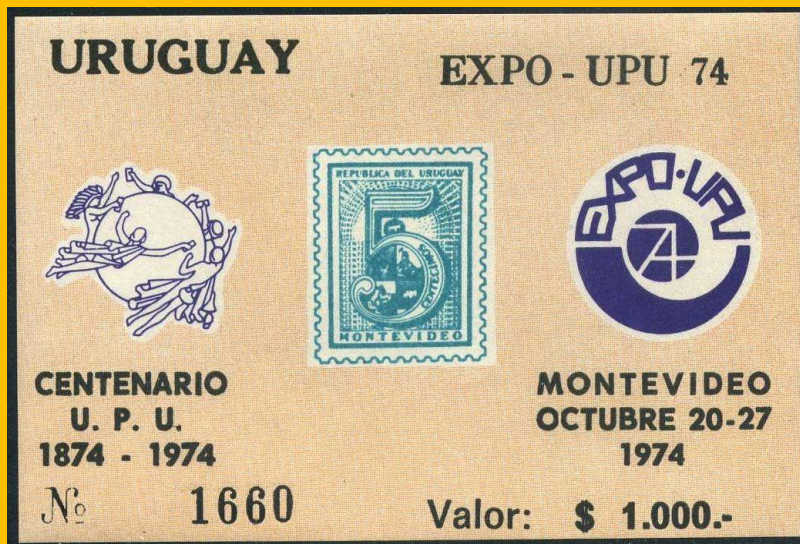

#B21

Scott: footnoted at #893

Issued: 9.10.1974

Centenary, UPU

Inside footnoted at #893: Uruguay #30