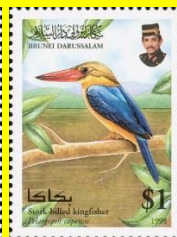

Brunei #206 (1974)