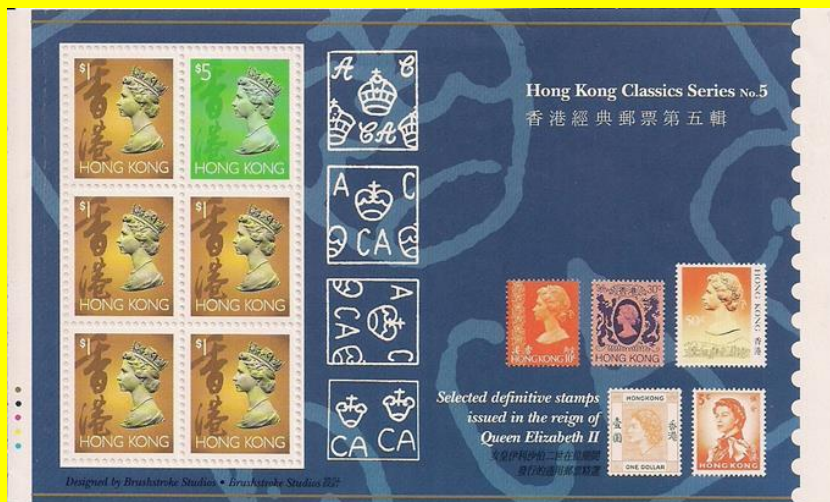

#B9

Scott: #688c

Issued: 27.1.1994

130th Anniversary, Hong Kong Stamps