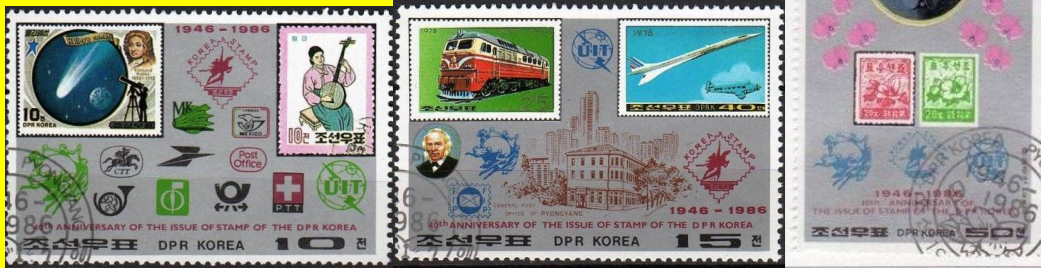

#33 to #35

Scott: #2596-8
Issued: 5.10.1986
40th Anniversary Stamps-III