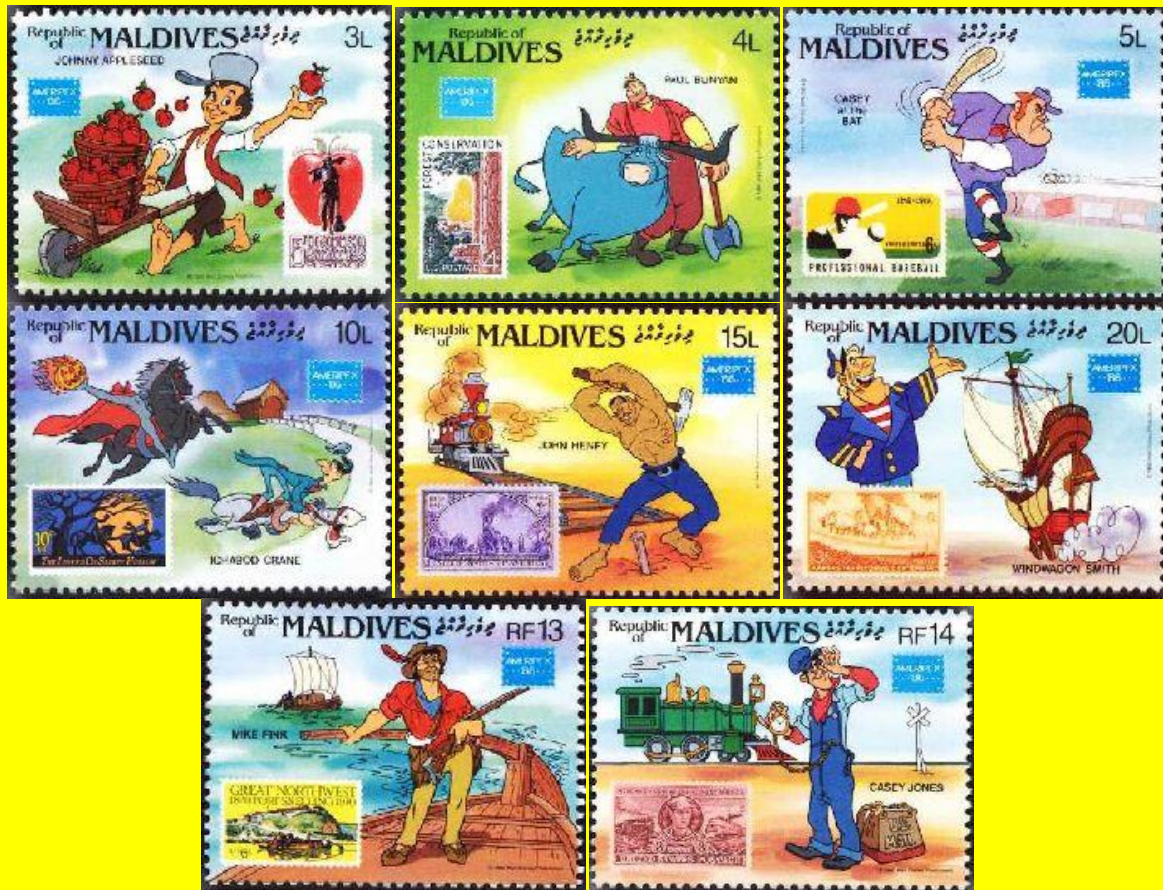

#18 to 25

Scott: #1162-9
Issued: 22.5.1986
AMERIPEX '86

Inside #1162: US #1317

Inside #1163: US #1122

Inside #1164: US #1381

Inside #1165: US #1548

Inside #1166: US #922

Inside #1167: US #1061

Inside #1168: US #1409

Inside #1169: US #993