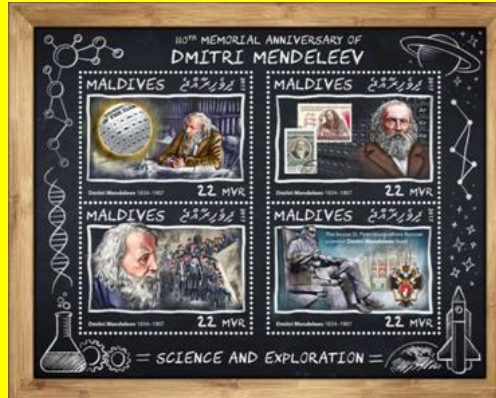

## #B16

Scott: #????

Issued: 17.06.2018

110th Memorial Anniversary, Dmitri Mendeleev

Inside: Russia-USSR #1906

Inside: Russia-USSR #3607