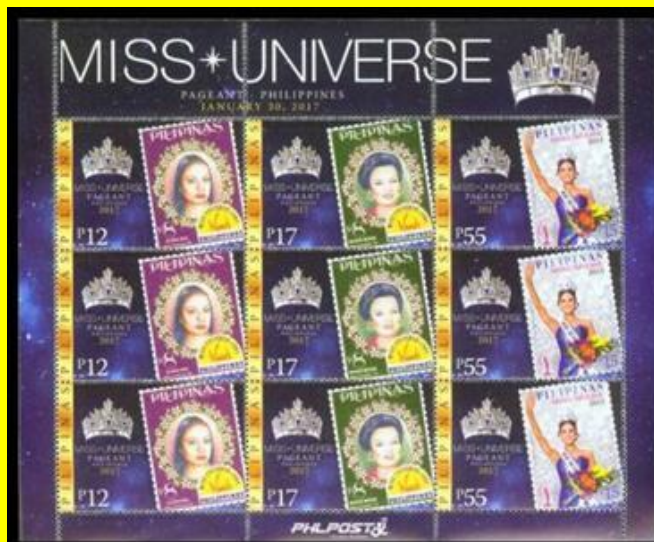

SW: #5259/61

Issued: 24.01.2017

Philippines Host to Miss Universe 2017 Pageant

Inside: Philippines #2304/7a-b

Inside: Philippines #3665

#B34 - B35

SW: #5262

#B36