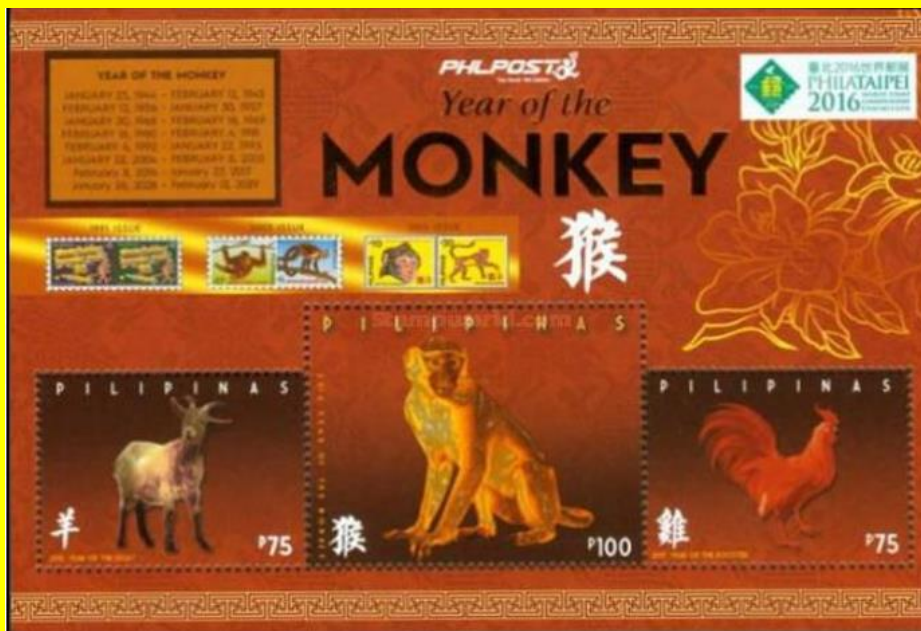

Inside: M458-60 / S500-2

#B33

SW: #5230

#B33 bis

SW: #5231

Issued: 21.10.2016
2015 Year of the Monkey

Inside: Philippines TBI

#59 to #61