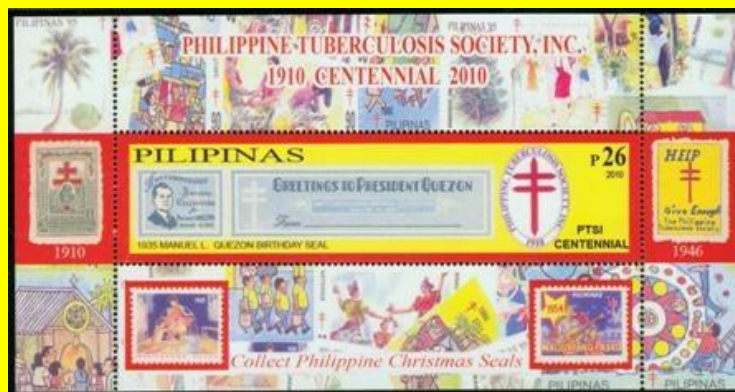

#B27

Scott: #3323

Issued: 26.07.2010

Centenary, Philippines Tuberculosis Society

Scan not available

Inside #3323 (On stamp and in margins): various Anti-TB, Christmas seals