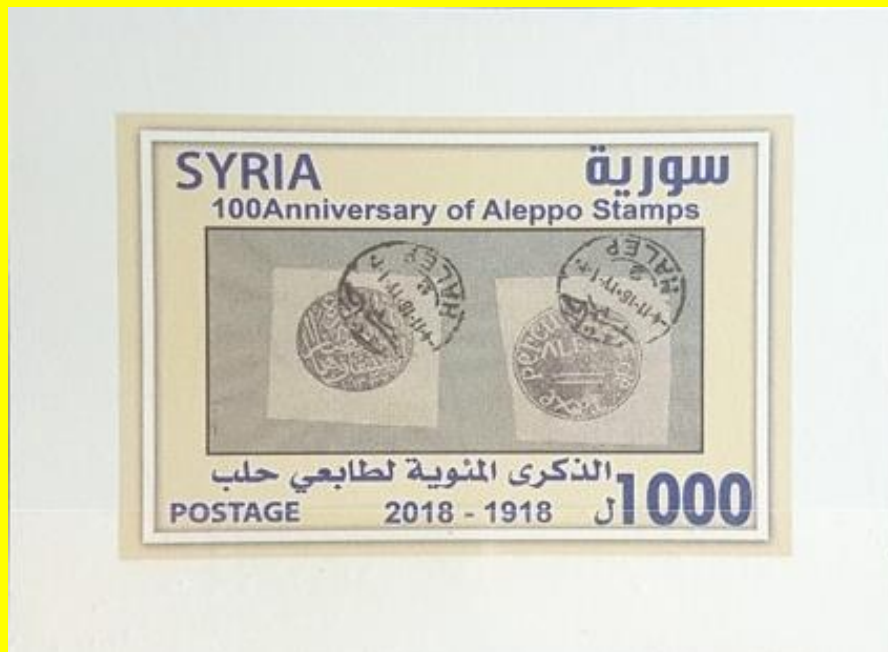

SW: #2458

Issued: 18.11.2018

100th Anniversary of first Aleppo stamps

Inside: Aleppo stamp, 1918

**#B6**

SW: #2459