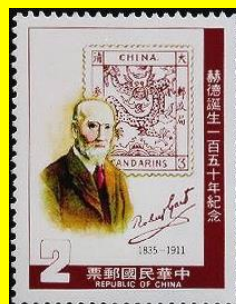

#15

Scott: #2449
Issued: 15.2.1985
150th Birth Anniversary of Sir Robert Hart