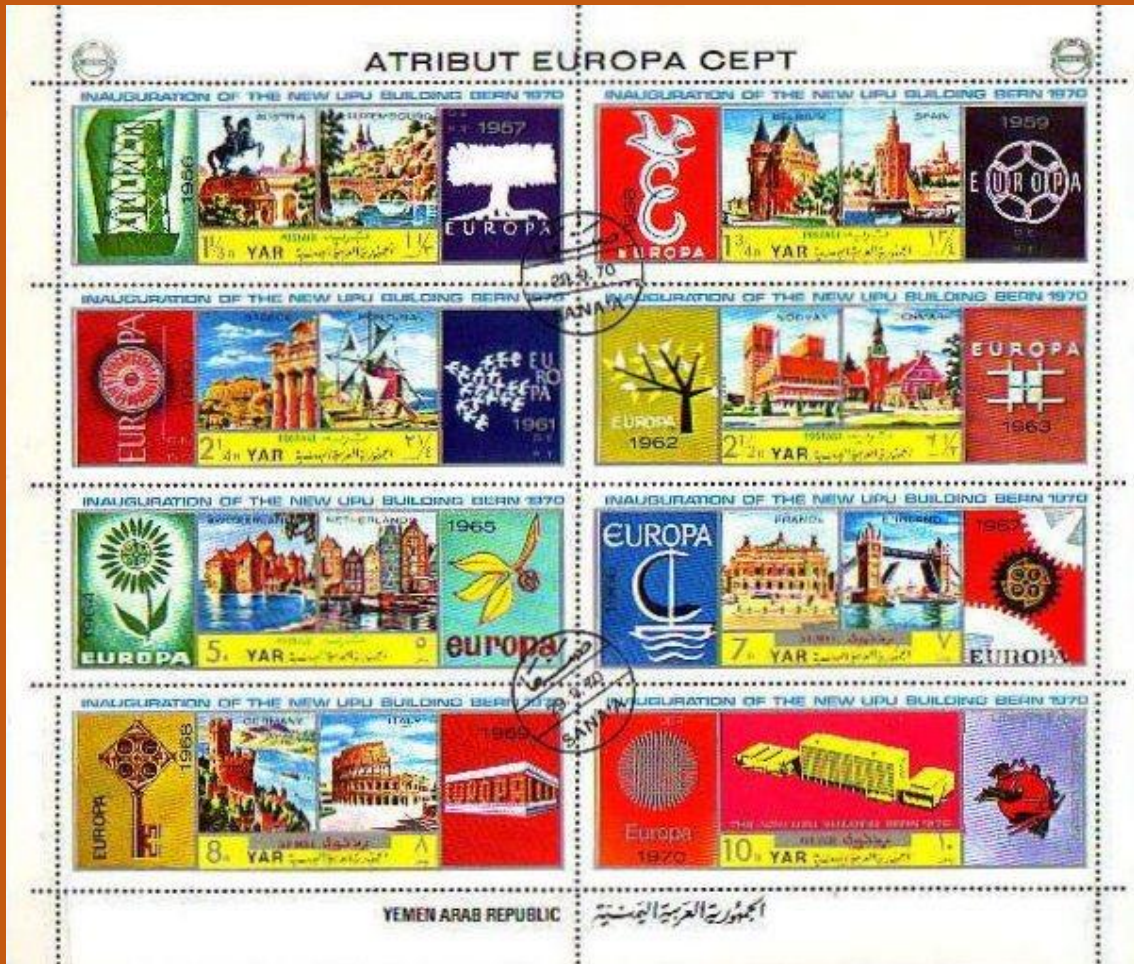

#B1

Mi #????

#B2 -B3