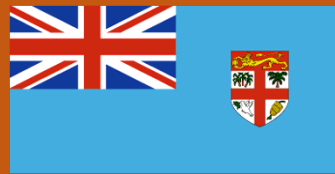

TBI

Czechoslovakia

#10

Scott: #1726

Issued: 18.12.1970

Stamp Day

Inside #1726: Czechoslovakia #65 (or B2) (changed color)

Fiji