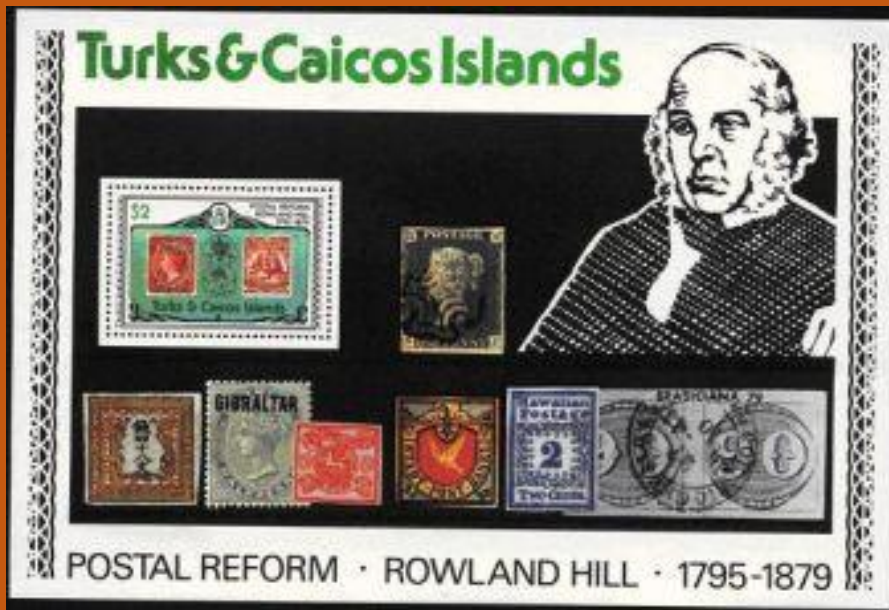

# #B8

Scott: #397

Issued: 10.9.1979

BRASILIANA '79, Overprint #396a