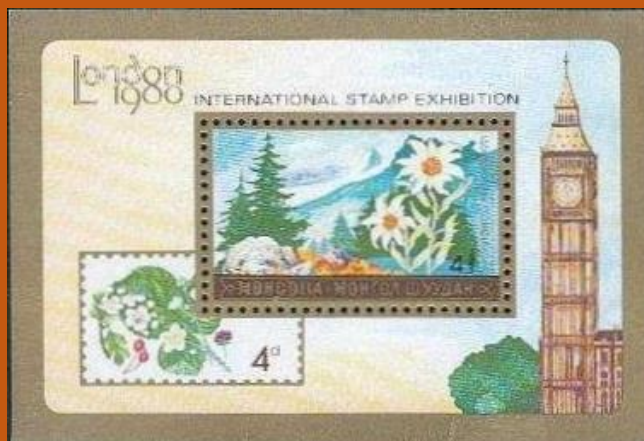

#B11

Scott: #1105
Issued: 5.5.1980
London '80

Inside #1105 (In Margin): G.B. #488

#18 to #22