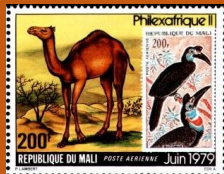

Mali

#29 - 30

Scott: #C453-4
Issued: 1.6.1982
PHILEXFRANCE '82

Inside #C453: Mali #O30

Inside #C453: France #1095

Inside #C454: Mali #C356

Inside #C454: Mali #C26