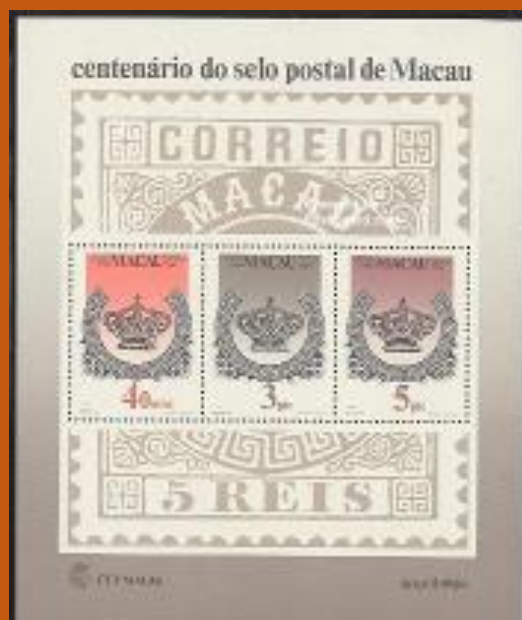

Centenary of Macao Stamps

Inside #486-8: Macao Type A1 (B) (Pic of #1)

#B1

Scott: #488a

Marshall Islands

1 to #4

Scott: #50-3
Issued: 19.6.1984
19th UPU Congress

Inside #50: Marshall Islands #7