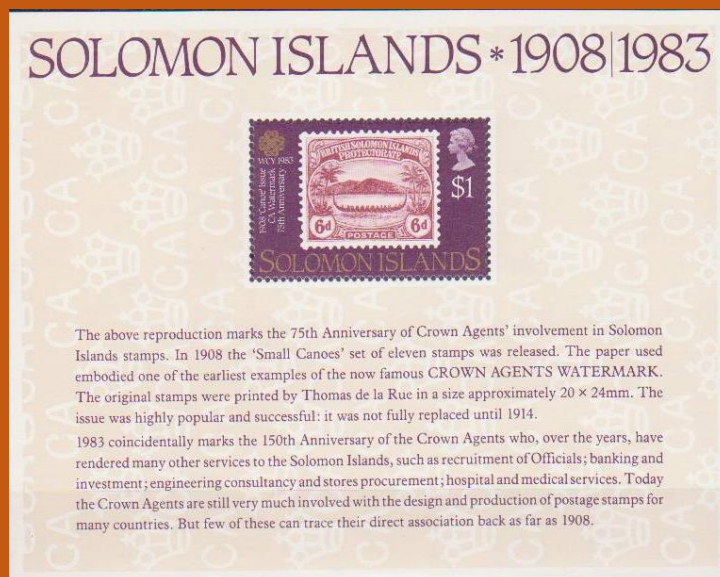

#B3

The above reproduction marks the 75th Anniversary of Crown Agents' involvement in Solomon Islands stamps. In 1908 the 'Small Canoes' set of eleven stamps was released. The paper used embodied one of the earliest examples of the now famous CROWN AGENTS WATERMARK. The original stamps were printed by Thomas de la Rue in a size approximately 20 x 24mm. The issue was highly popular and successful: it was not fully replaced until 1914.