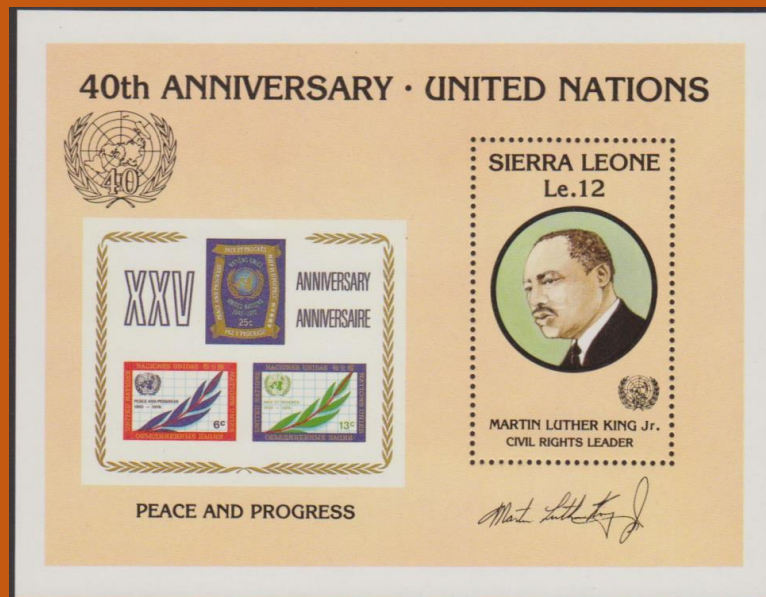

Scott: #741-3
Issued: 28.11.1985
40th Anniversary, UN

Inside #741: UN #30

Inside #742: UN #59

Inside #743: UN #44

#B3