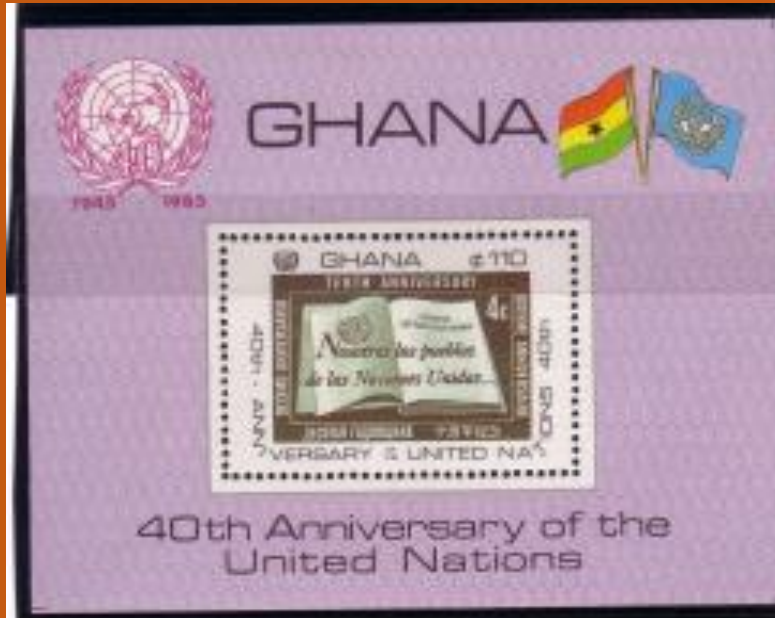

Ghana

#B6

Scott: #990

Issued: 24.10.1985

40th Anniversary, UN

Inside #990: UN #36