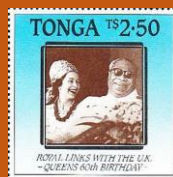

Tonga

#39 to #42

Scott: #635-8

Issued: 27.8.1986

Centenary, Tongan Stamps

Inside #635: Tonga #1

Inside #636: Tonga #47°

Inside #637: Tonga #91