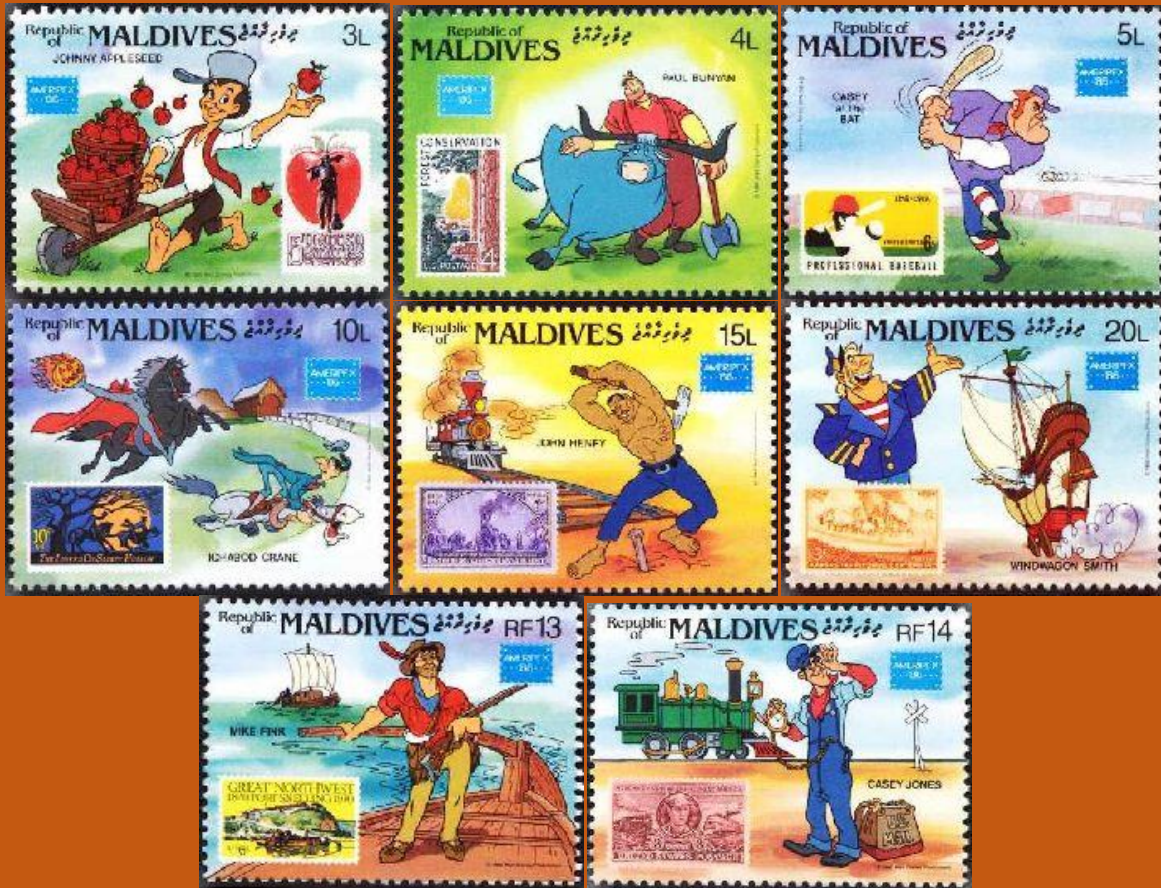

Inside #1045: Liberia #802

Maldives Isl.

#18 to 25

Scott: #1162-9
 Issued: 22.5.1986
 AMERIPEX '86

Inside #1162: US #1317

Inside #1163: US #1122

Inside #1164: US #1381

Inside #1165: US #1548