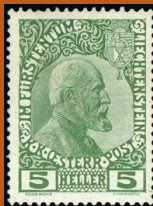

# Liechtenstein

#3

Scott: #864

Issued: 9.6.1987

75th Anniversary, Liechtenstein Stamps

Inside #864: Liechtenstein Type A1 (B) (Pic of #1)

#B1