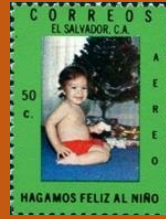

Inside #1168: El Salvador #C482□

Inside #1168: El Salvador #1078