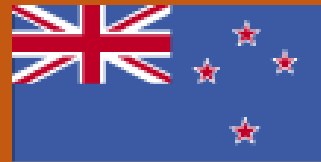

New Zealand