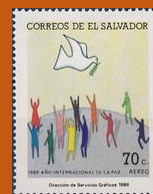

# El Salvador

#8

Scott: #1168  
Issued: 20.1.1988  
Promotion of Philately

Inside #1168:

Inside #1168: El Salvador #1068

Inside #1168: El Salvador #1086

Inside #1168: El Salvador #1026

Inside #1168: El Salvador #1040