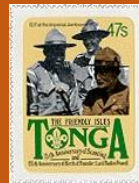

# Tonga

#43

Scott: #668-71

Issued: 4.7.1988

70<sup>th</sup> Birthday, King Taufa'ahau Tupou IV

Inside #671: Tonga #506

#B4

Scott: #672a-k