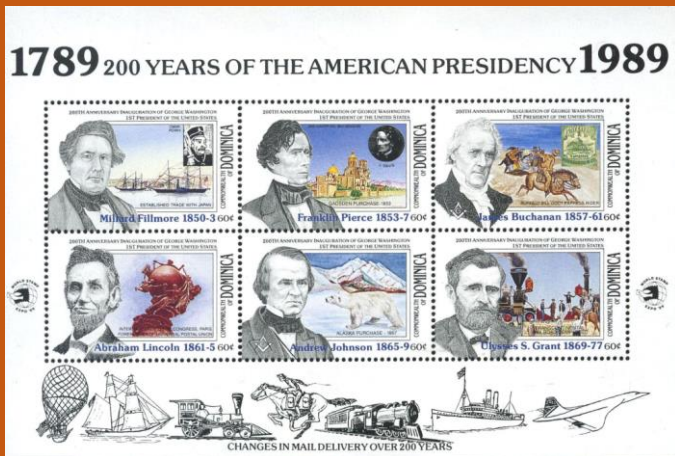

Dominica

#B8 - B9

Scott: #1205-6

Issued: 17.11.1989

200th Anniversary, American Presidency

Inside #1205C: US Wells Fargo Pony Express

Inside #1206c: US #C3