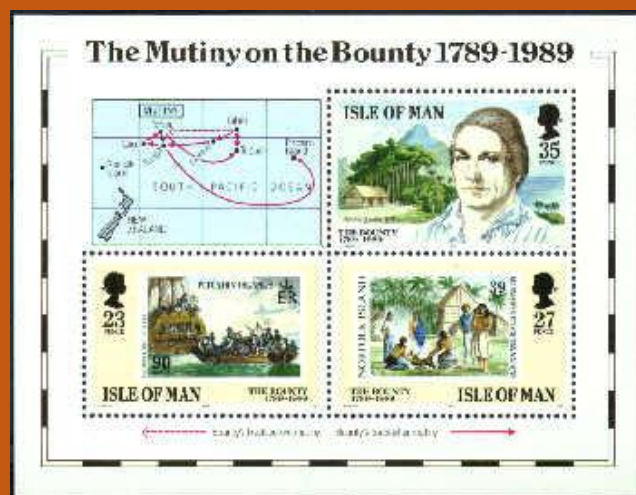

#B2

Scott: #394(SS)