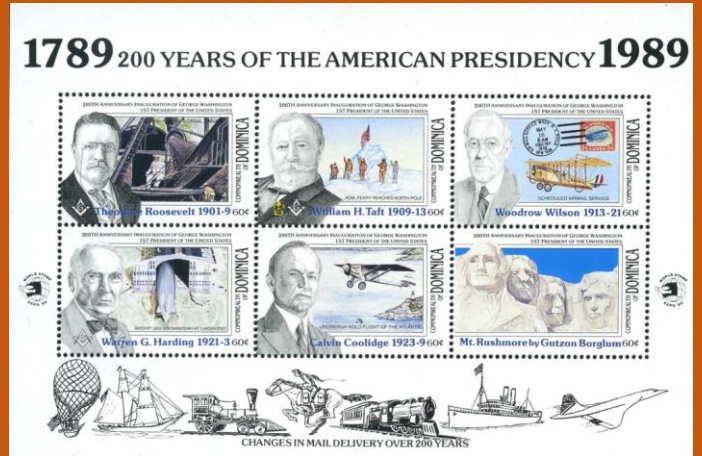

Dominica

#B8 - B9

Scott: #1205-6

Issued: 17.11.1989

200th Anniversary, American Presidency

Inside #1205C: US Wells Fargo Pony Express

Inside #1206c: US #C3