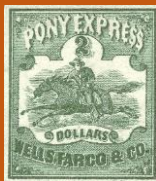

Dominica

#B8 - B9

Scott: #1205-6

Issued: 17.11.1989

200th Anniversary, American Presidency

Inside #1205C: US Wells Fargo Pony Express

Inside #1206c: US #C3