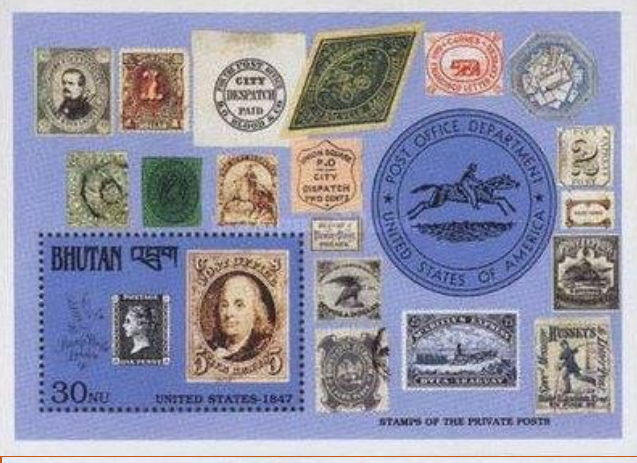

Scott: #906-17 – SW: #1369/87
Issued: 09.10.1990
London '90