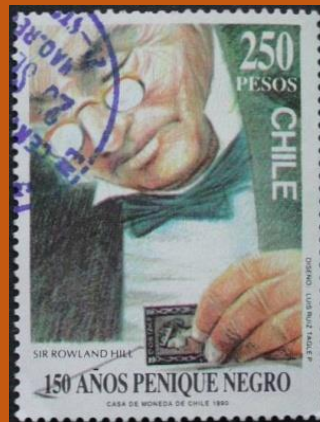

Scott: #972

Issued: 27.7.1990

150th Anniversary, Penny Black

Inside#972: G.B. #1 [Q-A]

#B8

Unlisted SS

Chile

#6