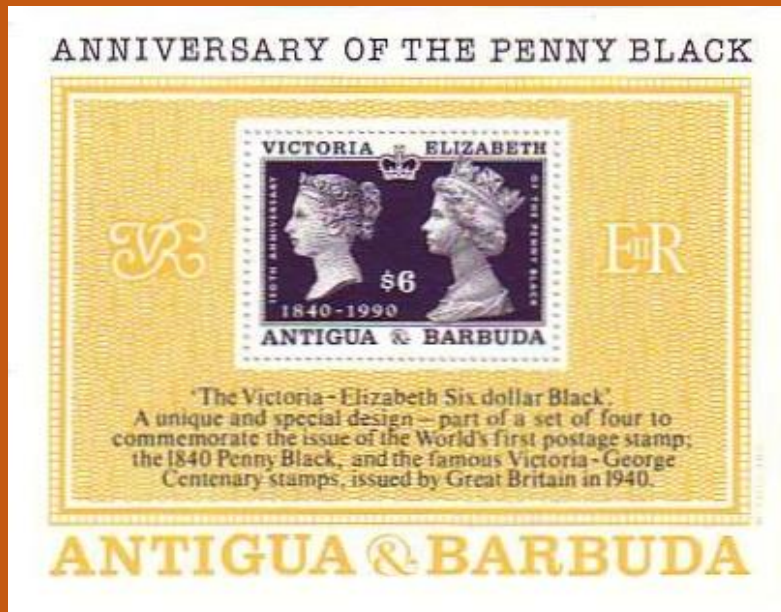

Issued: -3.5.1990

150th-Anniversary, -Penny-Black

inside #1305-7: -Like-G.B.-#1295

#B4

Scott: -#1308

#B5

Scott: #1312
Issued: -3.5.1990
London-'90

inside#1312-(in-Sheet-Margin):-G.B.-#1