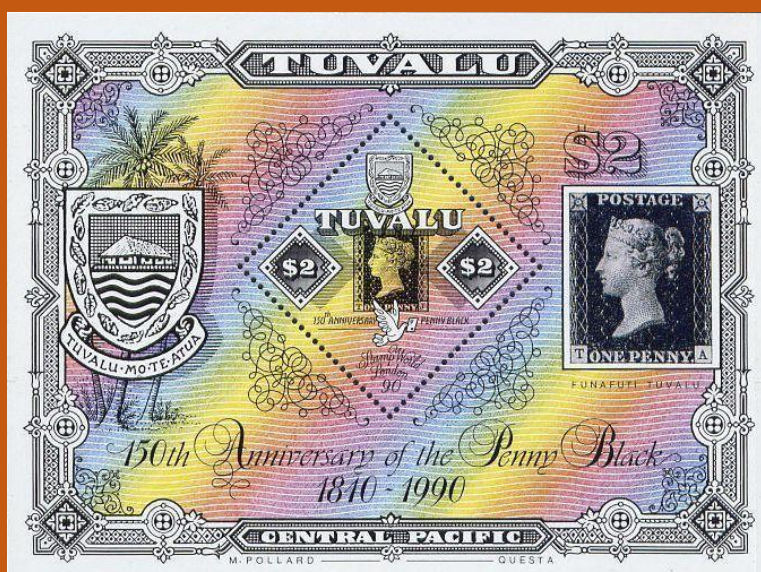

Scott: #852

Tuvalu

#5 to #7

Scott: #539-41

Issued: 3.5.1990

150th Anniversary, Penny Black

Inside #539-41: G.B. #1 (T-J)

#B3