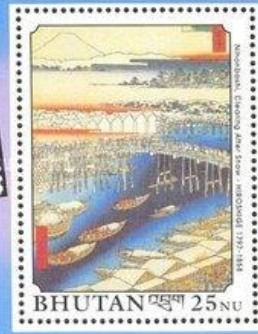

BHUTAN 25 NU

In Honour of Emperor Akihito-Heisei Era 平成

In Memoriam Shōwa Emperor Hirohito 1901-1989 昭和