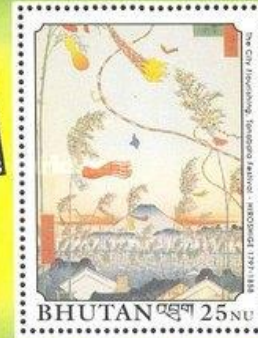

BHUTAN 25 NU

In Honour of Emperor Akihito-Heisei Era 平成

In Memoriam Shōwa Emperor Hirohito 1901-1989 昭和