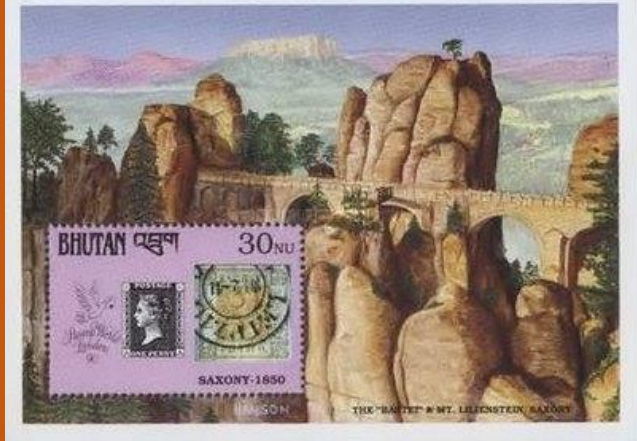

Scott: #906-17 – SW: #1369/87
Issued: 09.10.1990
London '90