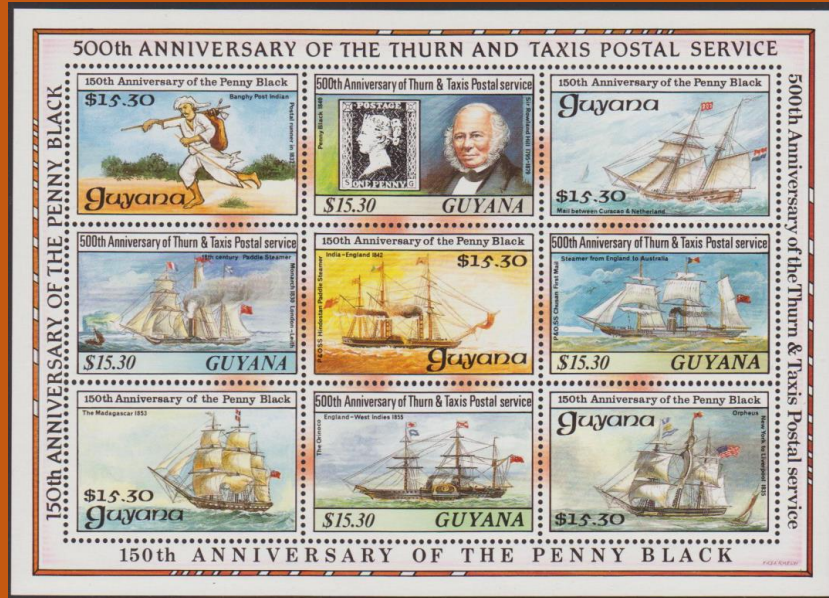

Guyana

#B11

Scott: #2268

Issued: 3.5.1990

150th Anniversary, Penny Black

Inside #2268b: G.B. #1

#B12 - B13

Scott: #2268 Overprinted