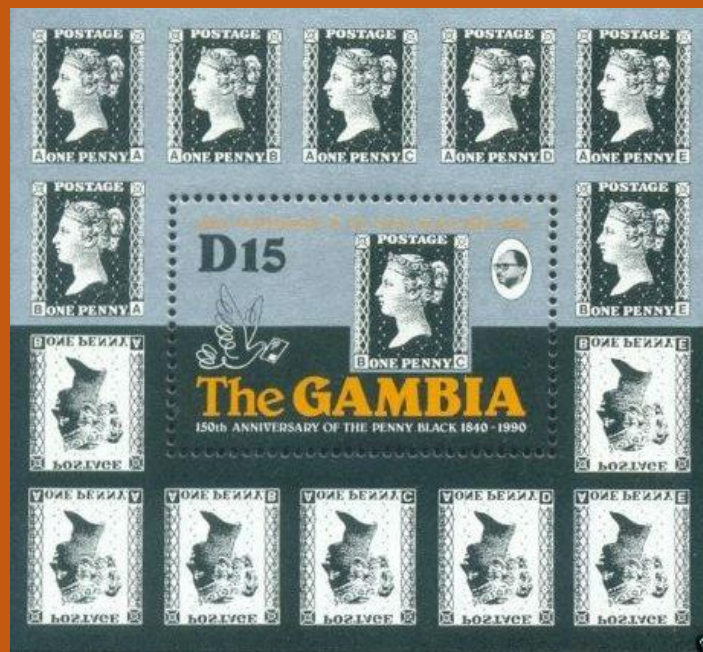

Gambia

#8 - 9

Scott: #1001-2
Issued: 18.6.1990
150th Anniversary, Penny Black

Inside #1001-3: G.B. #1 (B-C9)

#B5

Scott: #1003

Germany (DDR)

#11 to #13