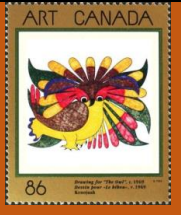

Maldives #1894

Canada
#1466