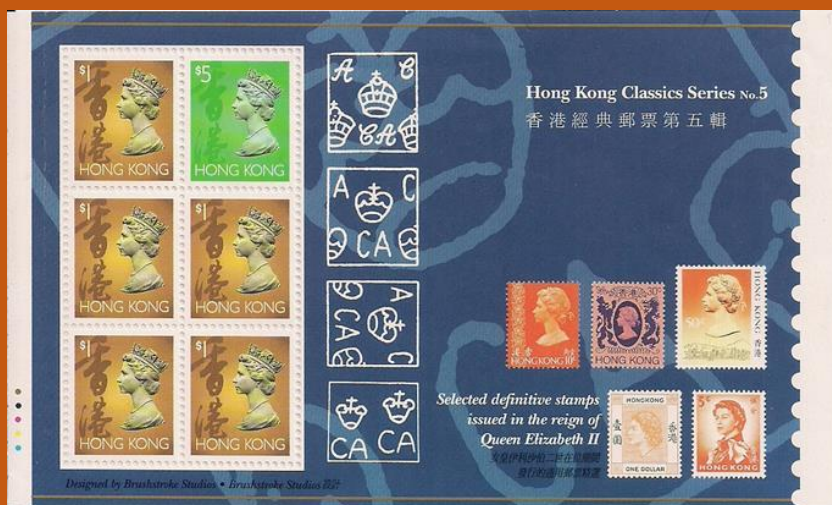

#B5

Scott: #651m

Inside #651m: Queen Type of 1992 (B)

#B9

Scott: #688c

Issued: 27.1.1994

130th Anniversary, Hong Kong Stamps

Inside #688: Queen Type of 1992 (B)