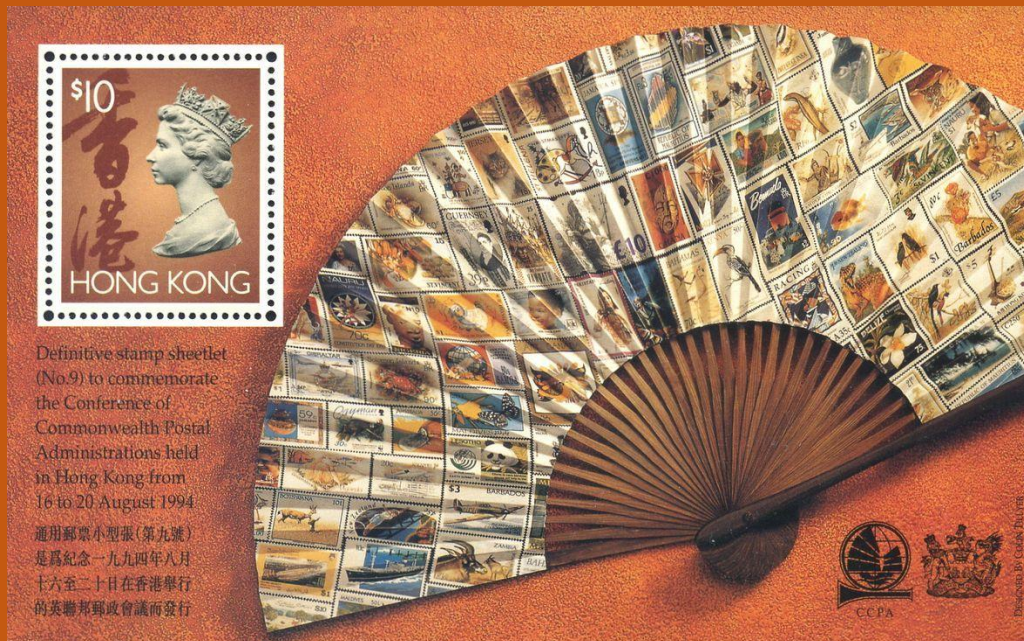

Inside #1634: Grenada Grenadines #975

#B4

Scott: #1634a

Hong Kong

#B3

Definitive stamp sheetlet (No.9) to commemorate the Conference of Commonwealth Postal Administrations held in Hong Kong from 16 to 20 August 1994
通用郵票小型張(第九號)是為紀念一九九四年八月十六至二十日在香港舉行的英聯邦郵政會議而發行