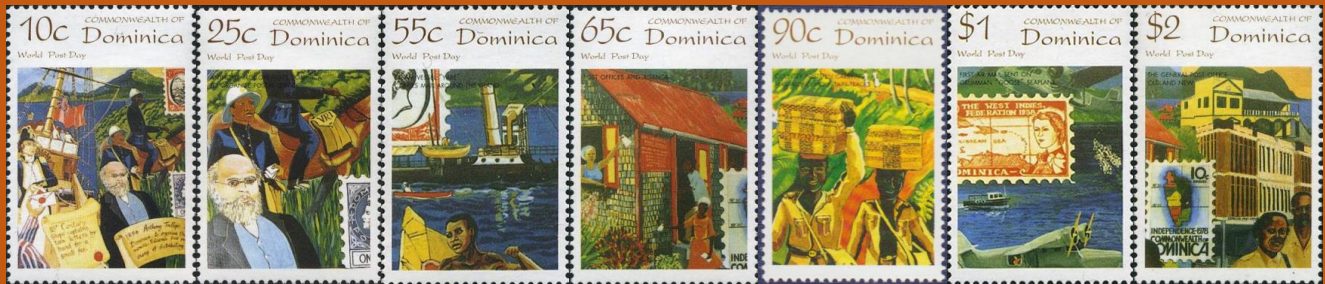

#29 to #31

Scott: #1869-75
Issued: 1.10.1996
World Post Day

Inside #1869, #1870: Dominica #1

Inside #1869: Dominica #67

Inside #1874: Dominica #163

Inside #1875: Dominica #602