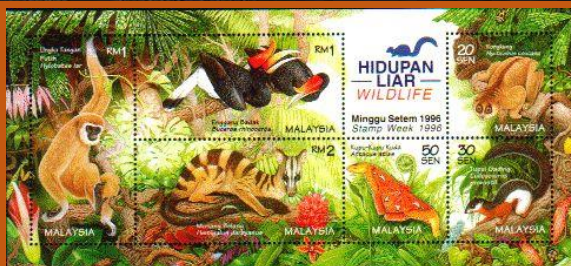

Inside #645c: Malaysia #604

Inside #645d: Straits Settlements #2

Inside #645 (In Margin): TBI