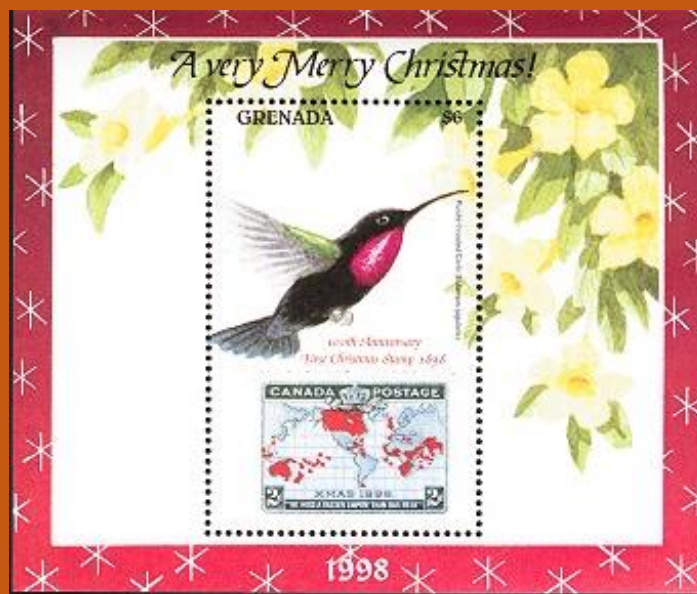

Grenada

#B8

Scott: #2815

Issued: 1.12.1998

Christmas 1998

Inside #2815: Canada #85