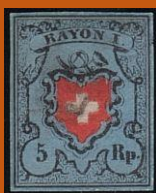

Inside #1722a: Switzerland #5