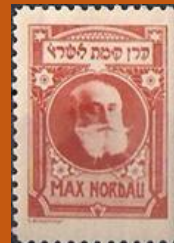

Tete-beche

Israel

#B6

Scott: #1336

Issued: 13.5.1998

Postal and Philatelic Museum

Inside #1336 (In Margin): An envelope from 1910 with KKL (Jewish National Fund) Label Used as Postage Stamp

Japan