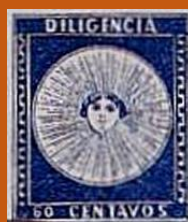

Inside #1722a: Uruguay #1