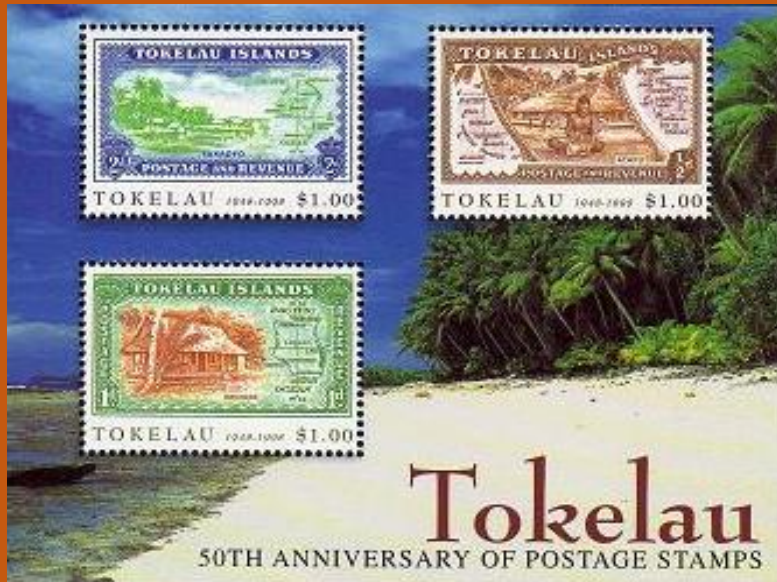

Inside #1152-4: Surinam #141

#B12

Scott: #1154

Tokelau

#B2

Scott: #254

Issued: 22.6.1998

50th Anniversary, Tokelau Stamps