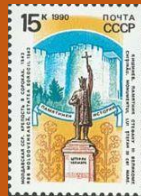

Inside #285: Romania #4