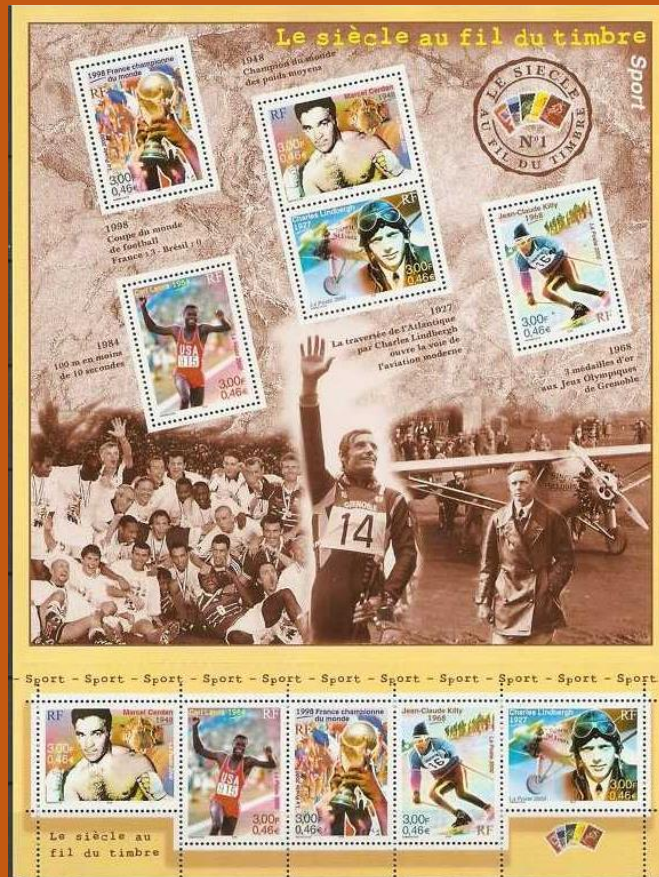

France

#B12

Scott: #2769

Issued: 15.04.2000

The 20th Century

Inside #2769 (In Logo): TBI