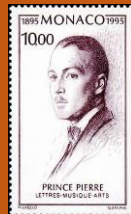

Monaco

#28

Scott: #2206

Issued: 14.5.2001

50th Anniversary, Prince Rainier III (Literature Prize of Monaco)

Inside #2206: Monaco #1952

Mongolia

#48 to #50