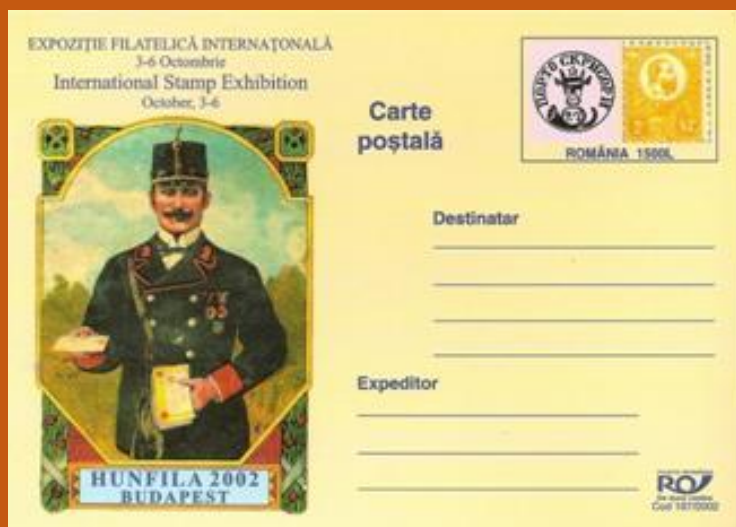

#PC20

Imprinted Card

Issued: 00.10.2002