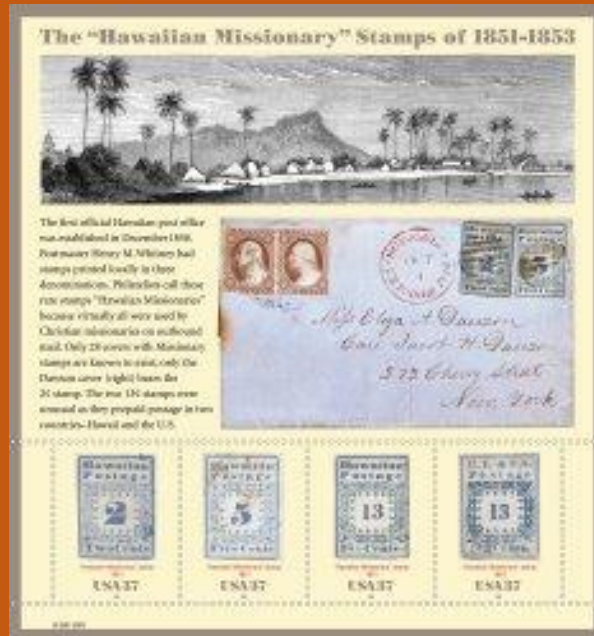

United States

#B23

Scott: #3694a-d
Issued: 24.10.2002
Hawaiian Missionary

Inside #3694a-d: