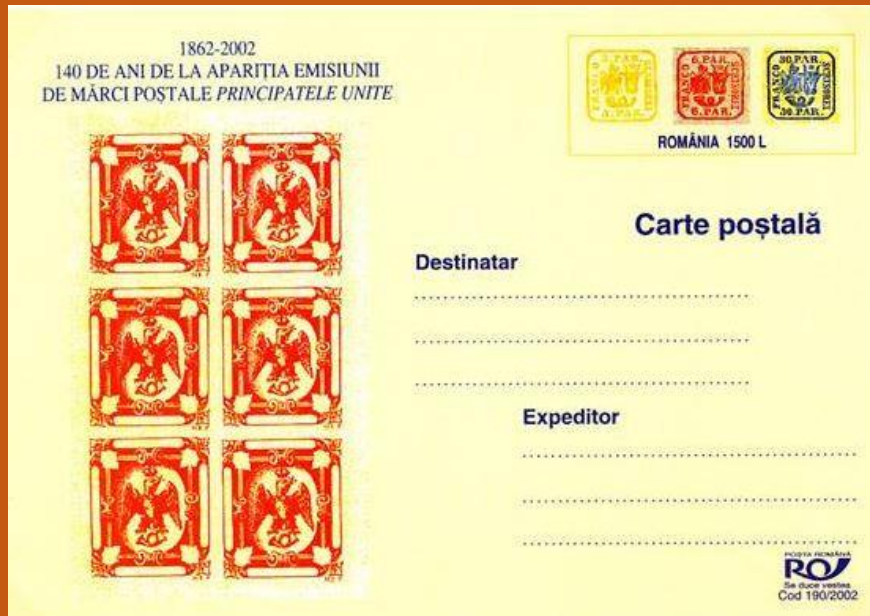

Romania

#PC19

Imprinted Card

Issued: 00.00.2002

Imprinted Postal Card – EFIRO 2003 Exhibition

Inside: Romania (Moldavia-Walachia) #11

Inside: Romania (Moldavia-Walachia) #12

Inside: Romania (Moldavia-Walachia) #14