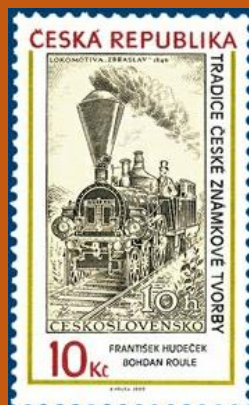

#14

Scott: #3369

Issued: 20.1.2008

Traditions of Czech Stamp Production

Inside #3369: Czechoslovakia #770

#B2