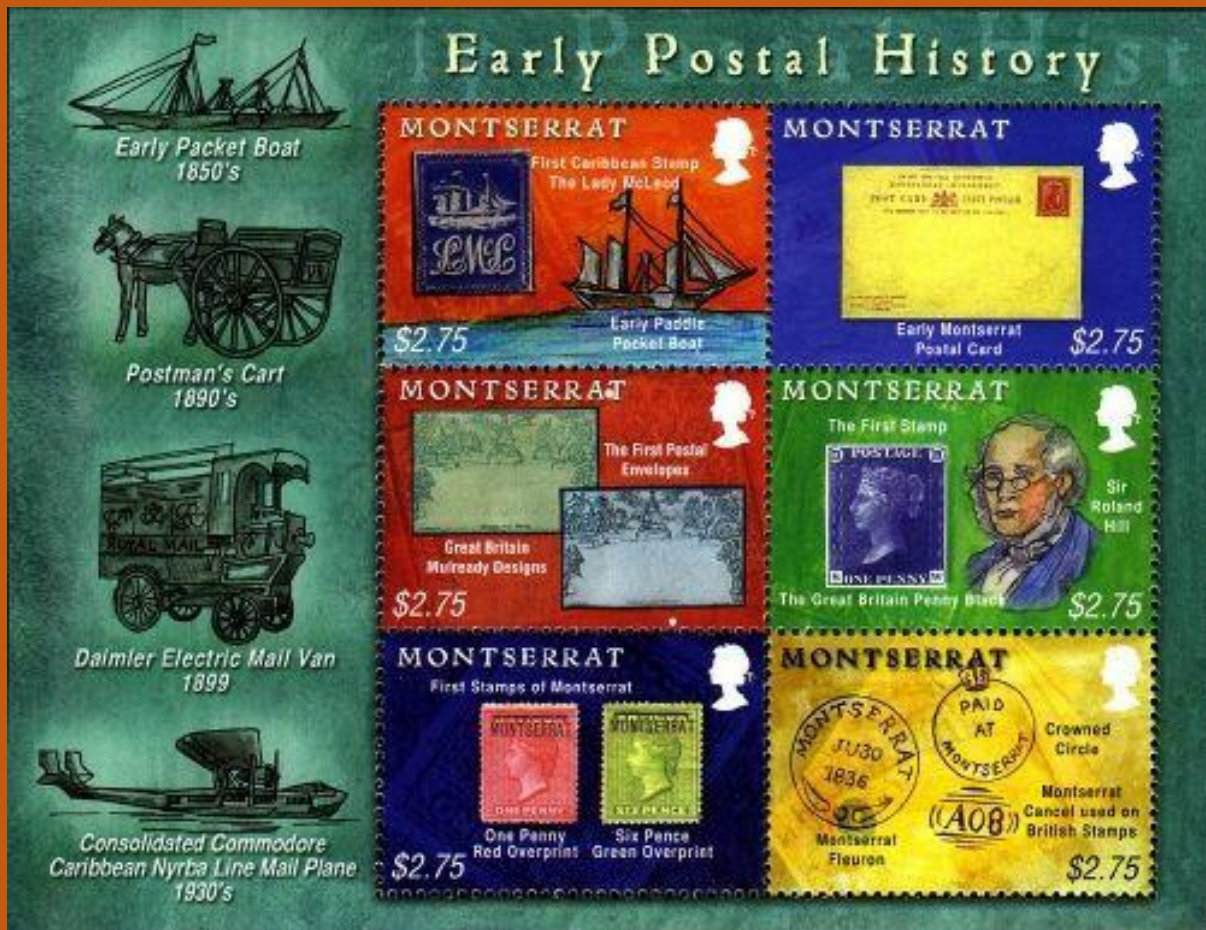

Inside #1204c: G.B. #U2 (Mulready envelope)

Inside #1204d: G.B. #1

Inside #1204e: Montserrat #1

Inside #1204e: Montserrat #2

#B9

Scott: #1204

Nagorno Karabakh

#1