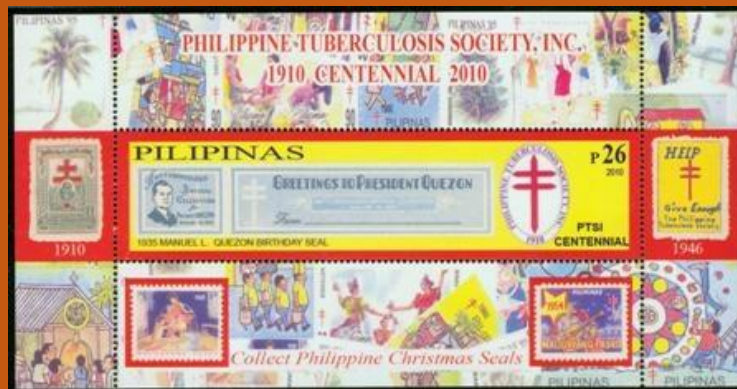

Issued: 08.09.2010

170th Anniversary of the Penny Black

Inside #1016: G.B. #1

Inside #1016: Palau #2

Philippines

#B27

Scott: #3323

Issued: 26.07.2010