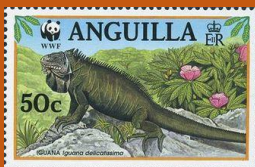

Inside (In margin - bottom center, behind tree): Anguilla #968b (partial upper right corner, lower left corner)