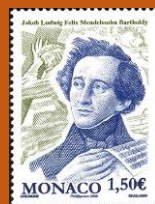

Inside #????: Monaco #2528