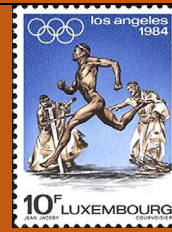

# Luxembourg

#B4

Scott: #1332

Issued: 15.5.2012

100th Anniversary of the Luxembourg Olympic and Sports Committee (COSL)

Inside #1332 (In margin): 20 Luxembourg Olympic-themed stamps

Luxembourg #460

Luxembourg #791