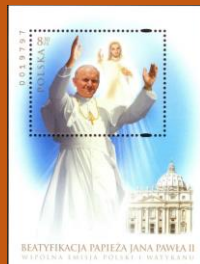

# Poland

#17

Scott: #????

Issued: 01.09.2012

Monety Expo, Warsaw

Inside: (On label): Poland #4009

Inside: (On label): Poland-Gov't in Exile #3KB1