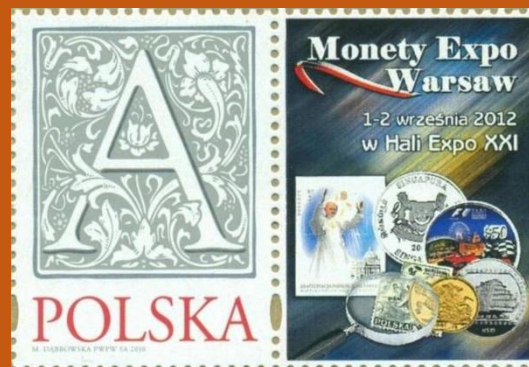

Poland

#17

Scott: #????

Issued: 01.09.2012

Monety Expo, Warsaw