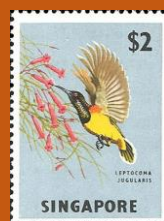

Inside: Singapore #69 (B)

Inside: Singapore #68 (B)