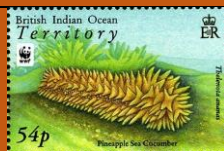

British Indian Ocean Territory #362