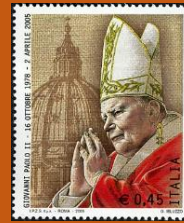

Inside #345a: Italy 2704