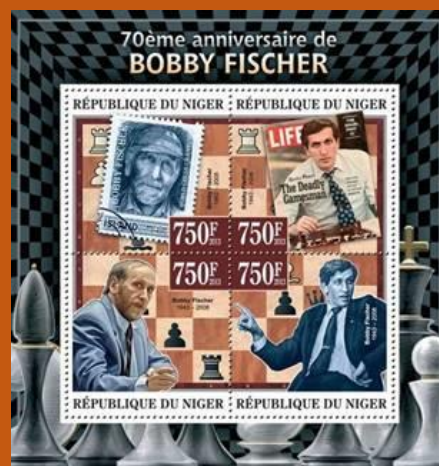

#B5

Scott: #1184(a-d)

Issued: 15.04.2013

70th Birth Anniversary, Bobby Fischer