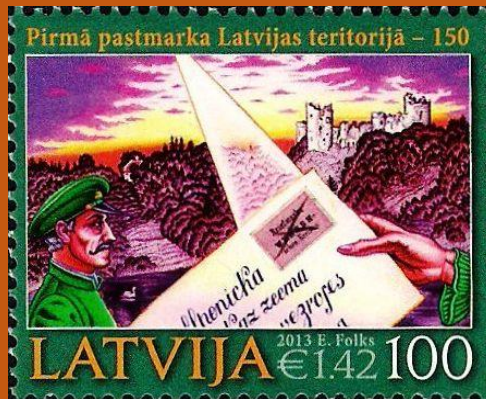

Korea North

#54

Scott: #5170a
Issued: 19.04.2013
Monkeys

Inside #5170a: PR China #1586
Design components: seated monkey, Chinese inscription only

#B33

Scott: #5170

Latvia

#8