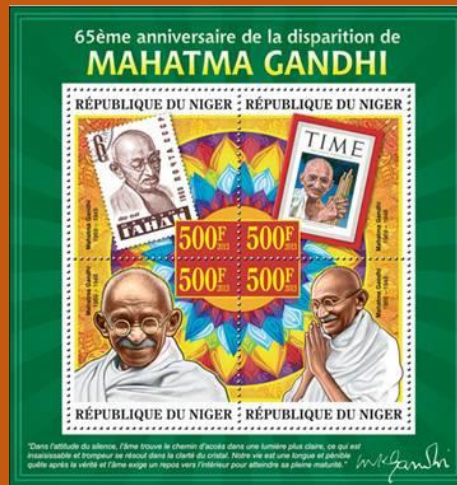

Inside: Russia-USSR #3639

Netherlands

#26

Scott: #1452
Issued: 18.10.2013
Stamp day

Inside: Netherlands #C9

Niger

#B4

Scott: #1175(a-d)