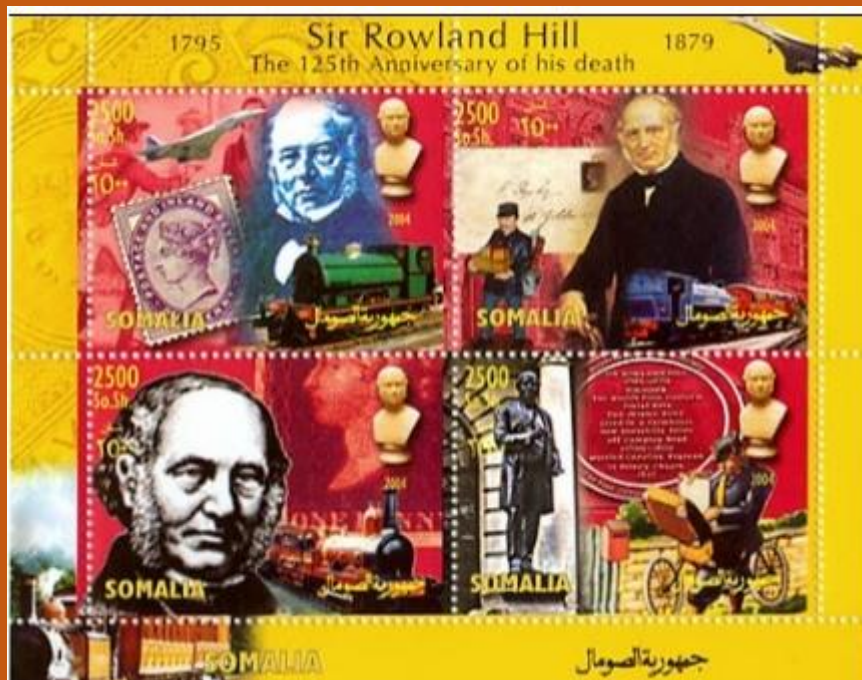

Somalia

#B1

Scott: #????

Issued: ???.?.2014

125° Death Sir R. Hill

G.B. GBR (1881) M65.

G.B. GBR (1840) M1