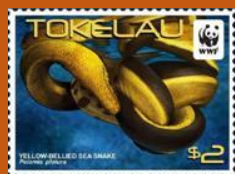

Guinea

#155 to #158

Scott: #????

Issued: 27.10.2014

Stamps of the World: WWF

Inside:

Tokelau #388

Rwanda #1208