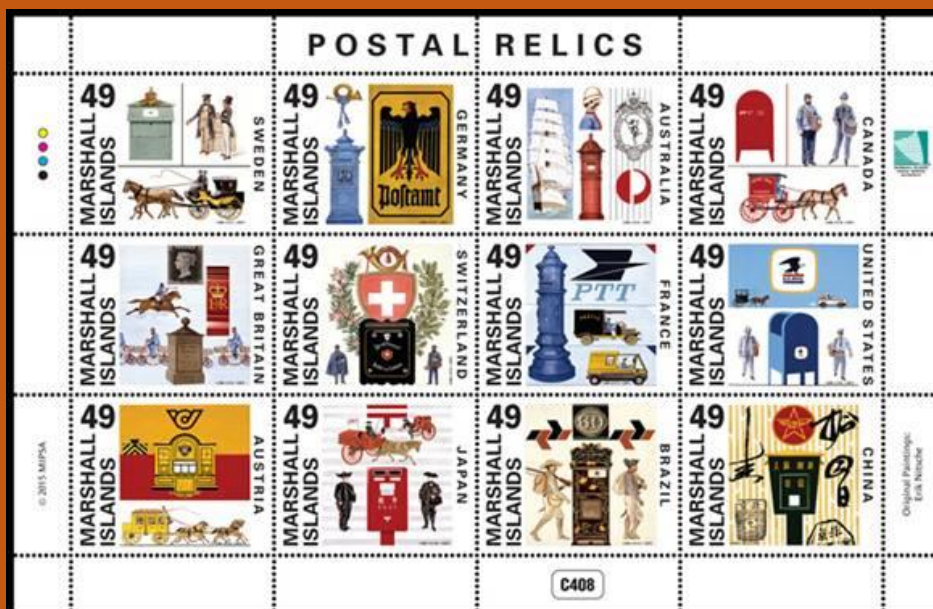

Marshall Islands

#B10

Scott: #1114

Issued: 01.05.2015

175th Anny Penny Black

Inside #1114: G.B. #1

115 to #116

Scott: #1116