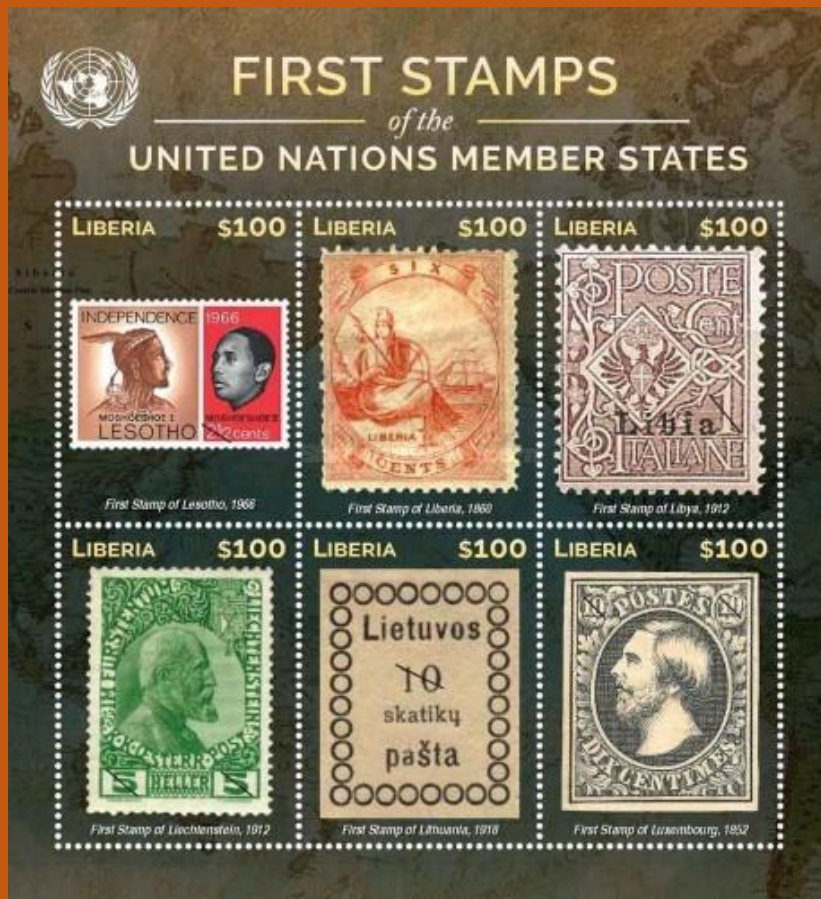

#39 to #44

SW# 6787-6792

Issued: 13.07.2015

First stamp from country members of the U.N.