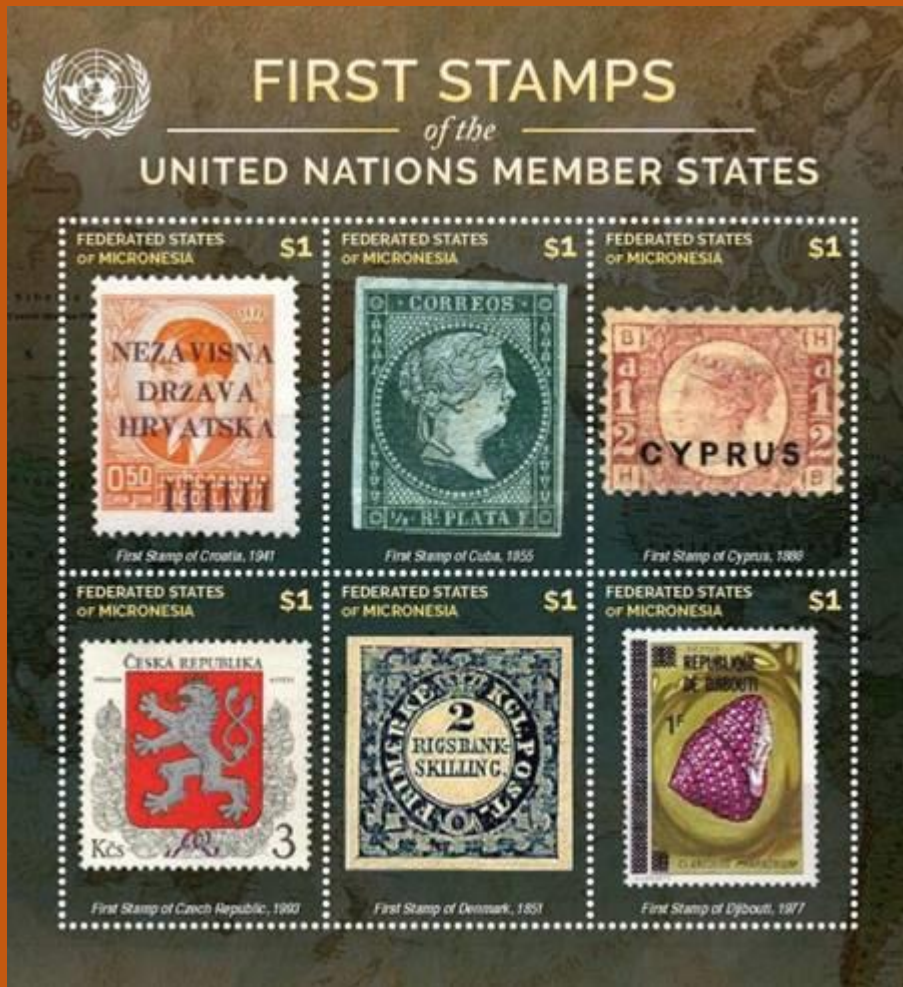

#34 to 39

SW# 2833-2838

Issued: 13.07.2015

First stamp from all 193 country members of the U.N.