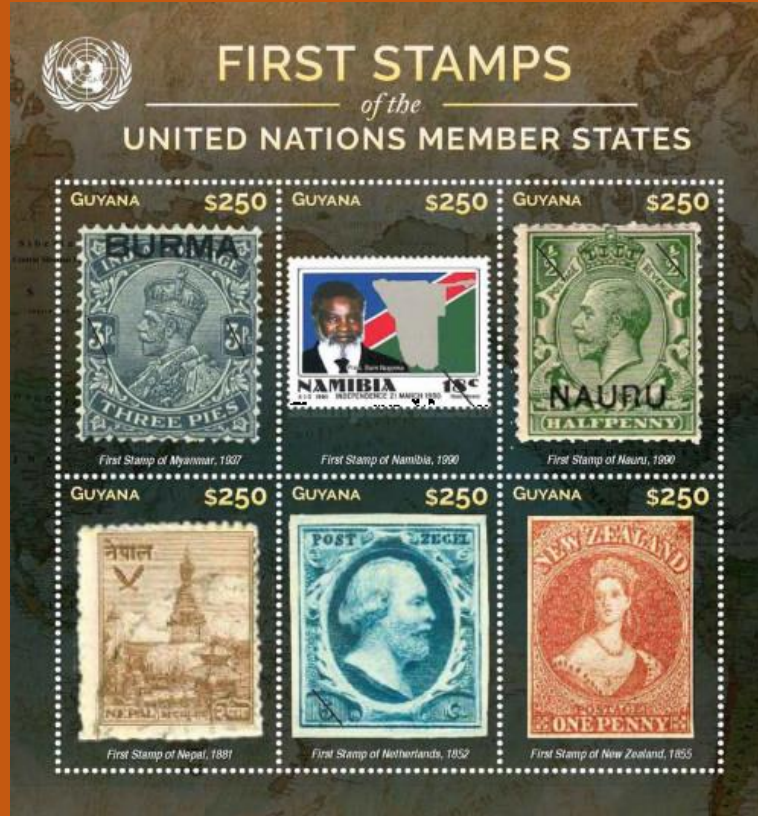

Inside: G.B. #1 [A-B]

Inside: G.B. #2 [A-B]

Inside: G.B. #3 [A-B]

G.B. #1 [E-F] 1840 on Isle Of Man Gold Coin

#B50

SW: #7822

Guyana

#64 to #69