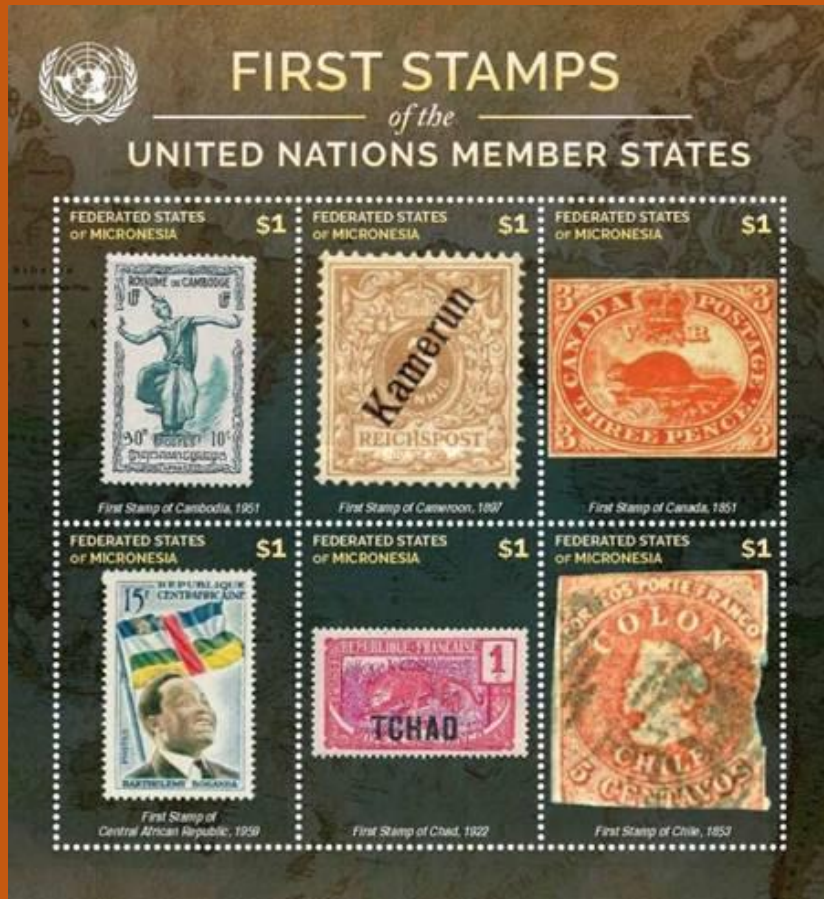

#22 to 27

SW#2821-2826

Issued: 13.07.2015

First stamp from all 193 country members of the U.N.