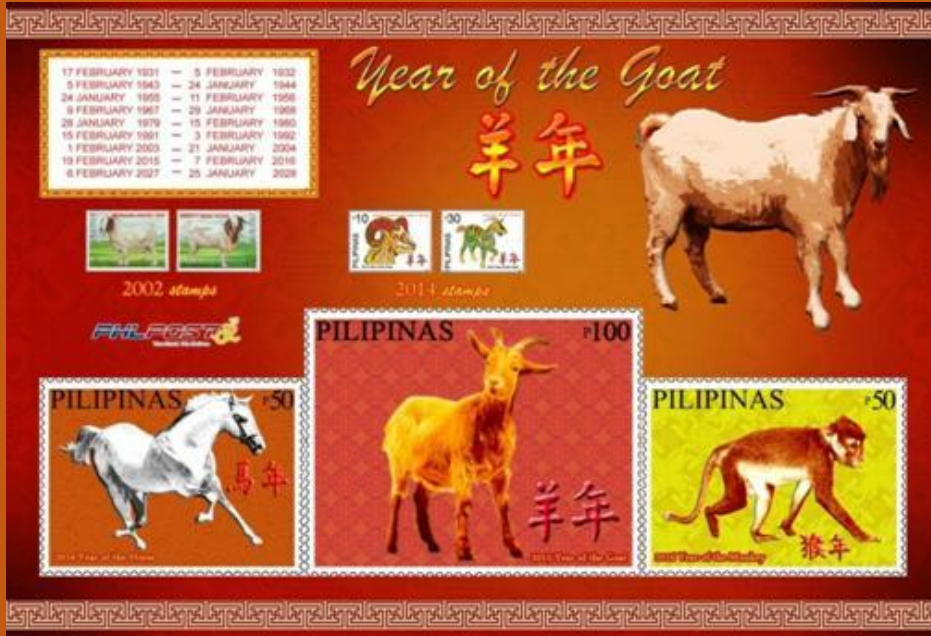

Philippines

#B32

Scott: #3591

Issued: 19.02.2015

2015 Year of the Goat

Inside #3591 (In margin):