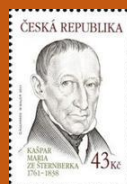

Inside #3624: Czech Rep. #3483