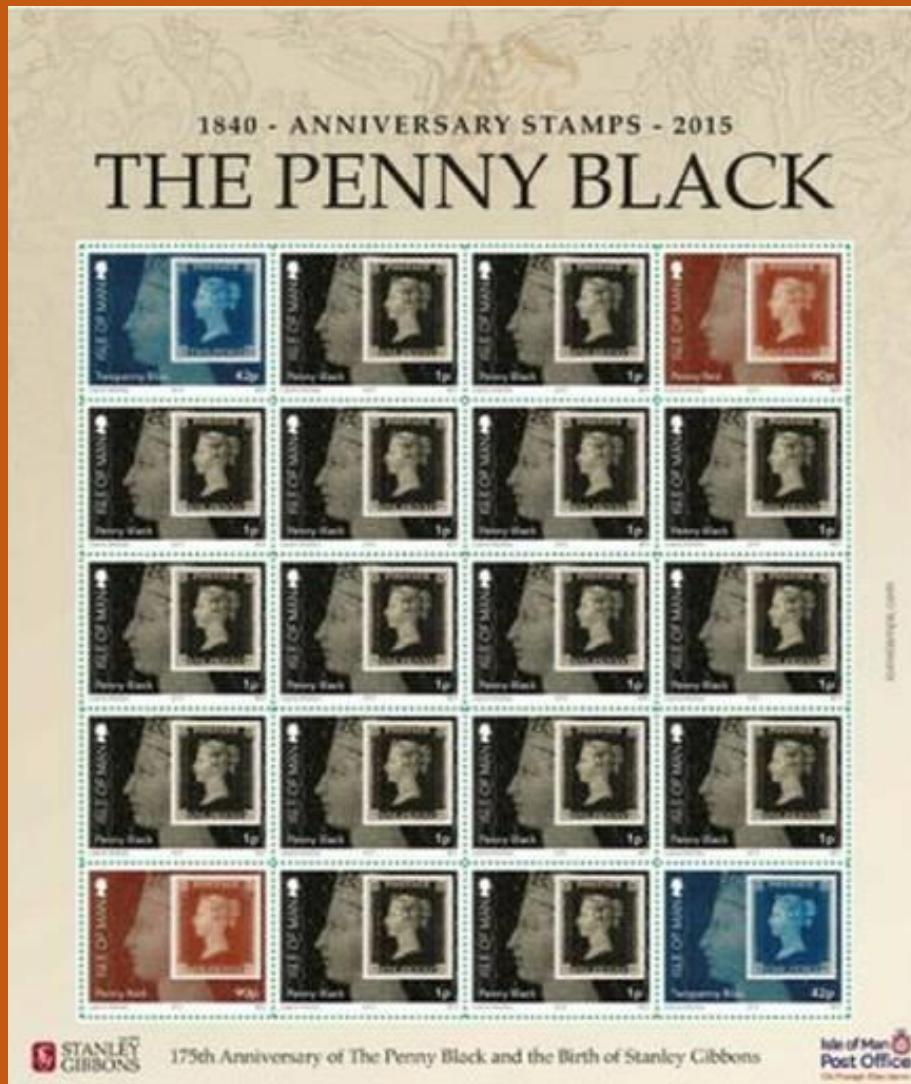

#30 to #35

Scott: #1704-9

Issued: 17.02.2015

175th Anniversary of The Penny Black and the Birth of Stanley Gibbons

Inside #1704: G.B. #1

Inside #1705: G.B. #2

Inside #1706: G.B. #3

#B24