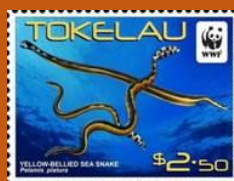

#85 to #88

SW: #6517/20

Issued: 29.12.2015

Stamps on Stamps WWF