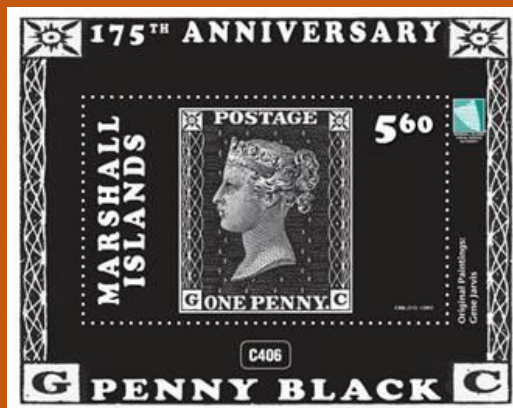

Marshall Islands

#B10

Scott: #1114

Issued: 01.05.2015

175th Anny Penny Black

Inside #1114: G.B. #1