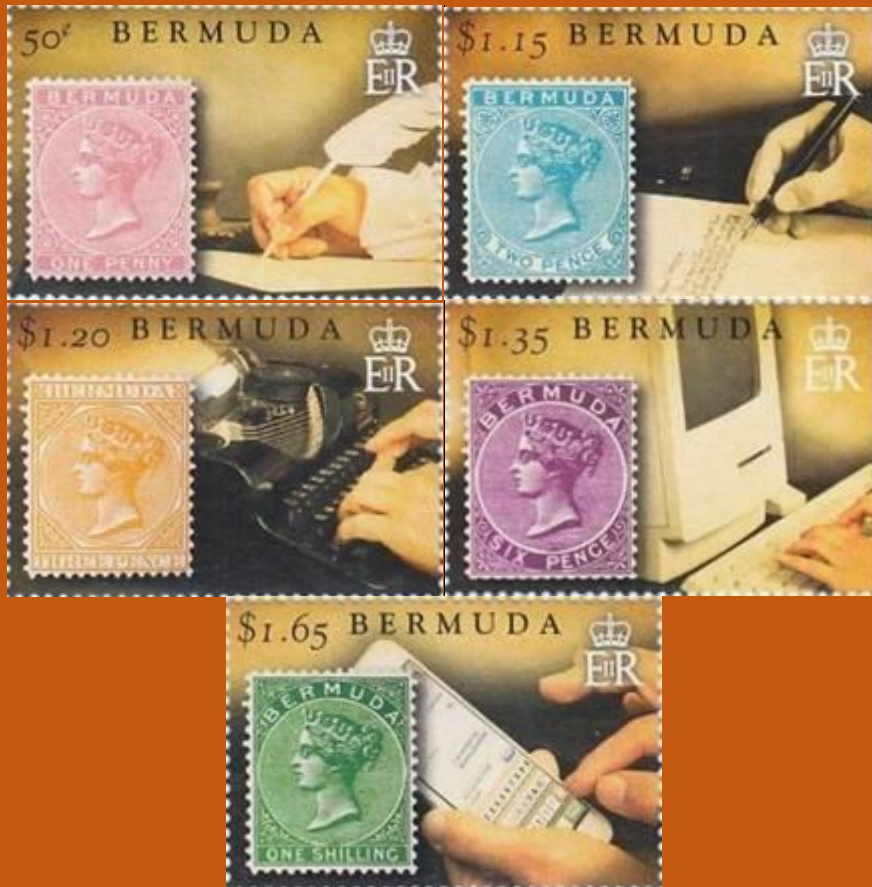

The Great War 1915

Inside #2748 (monotone in enlargement of cover in background): Belgium #114

Bermuda

#42 to #46

SW:-#1121/5

Issued:-15.10.2015

150th-Anniversary-Queen-Victoria-Definitive-Stamps

inside:-Bermuda-#1