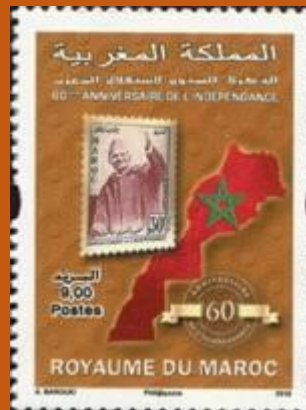

Morocco

#10

SW: #1902

Issued: 18.11.2015

60th Anniversary of Independence

Inside: Morocco #15