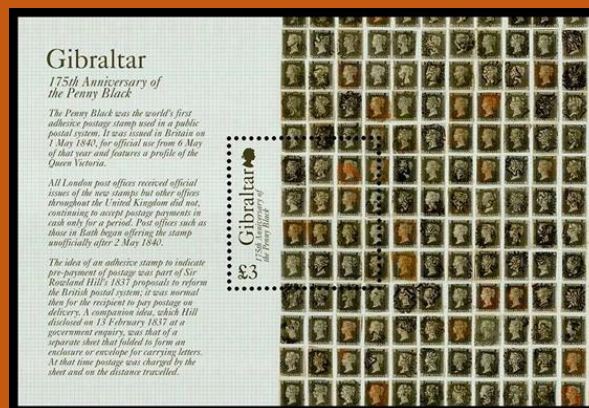

#60

Scott: #1513

Issued: 24.04.2015

Definitive 2015 (175th Anniversary of The Penny Black)

Inside #1513: G.B. #1 (B)

#B11