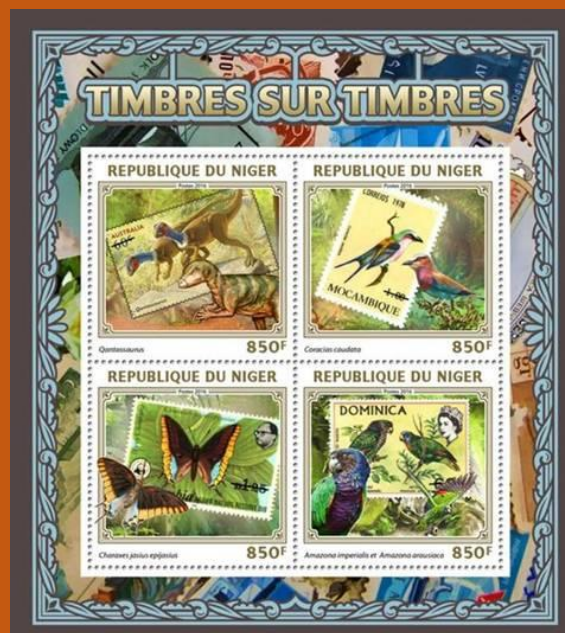

Niger

#B9

Scott: #????

Issued: 26.12.2015

Year of the Monkey 2016

Inside (in stamp and in margin): China PR #1586

#25 to #28

Scott: #????