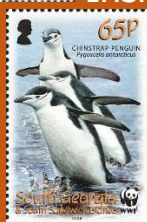

Inside: South Georgia #369 (2008)