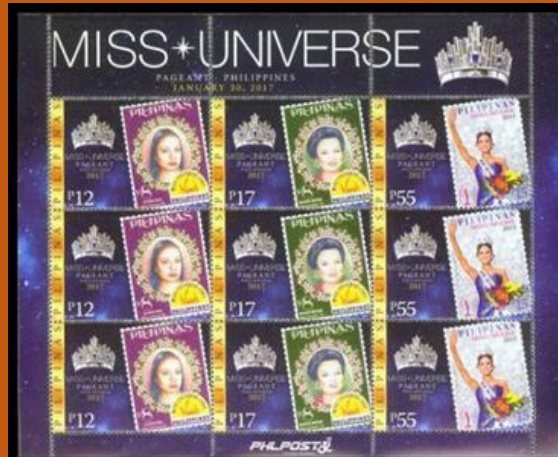

Philippines

#59 to #61

SW: #5259/61

Issued: 24.01.2017

Philippines Host to Miss Universe 2017 Pageant

Inside: Philippines #2304a-b

Inside: Philippines #3665

#B34 - B35