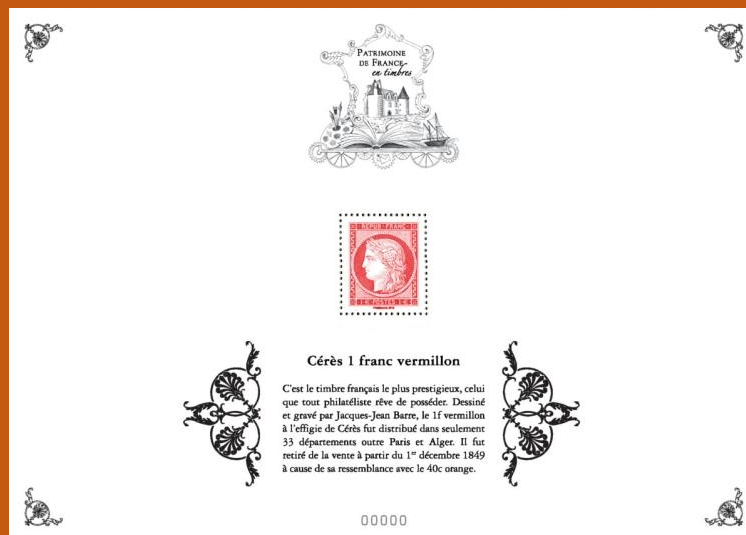

#B68

SW: #7061

Issued: 16.09.2019

Philatelic Treasures