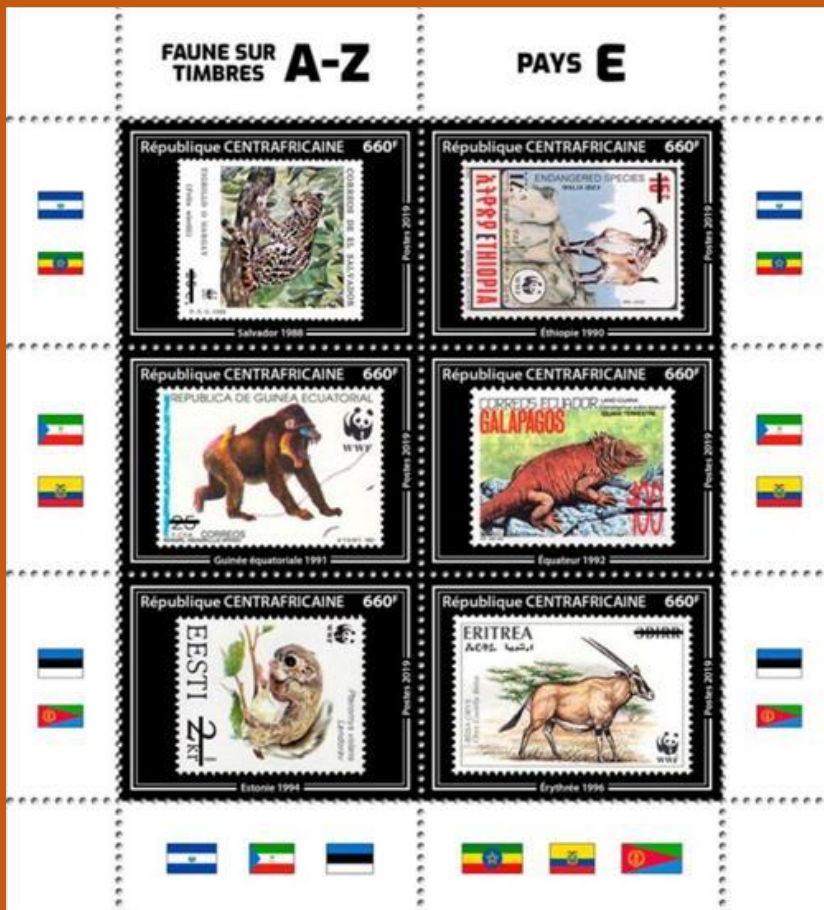

#63 to #68

W: #8853-8

Issued: 24.07.2019

Stamps on stamps