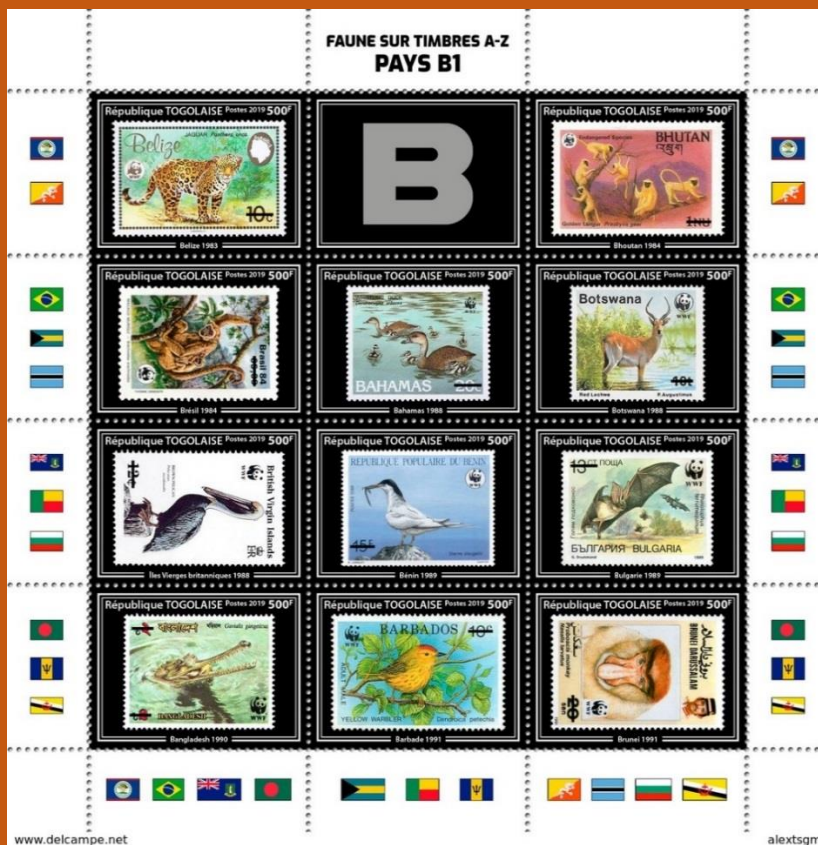

#54 to #64

Scott: #????-?
Issued: ???.?.2019
Stamps on Stamps WWF