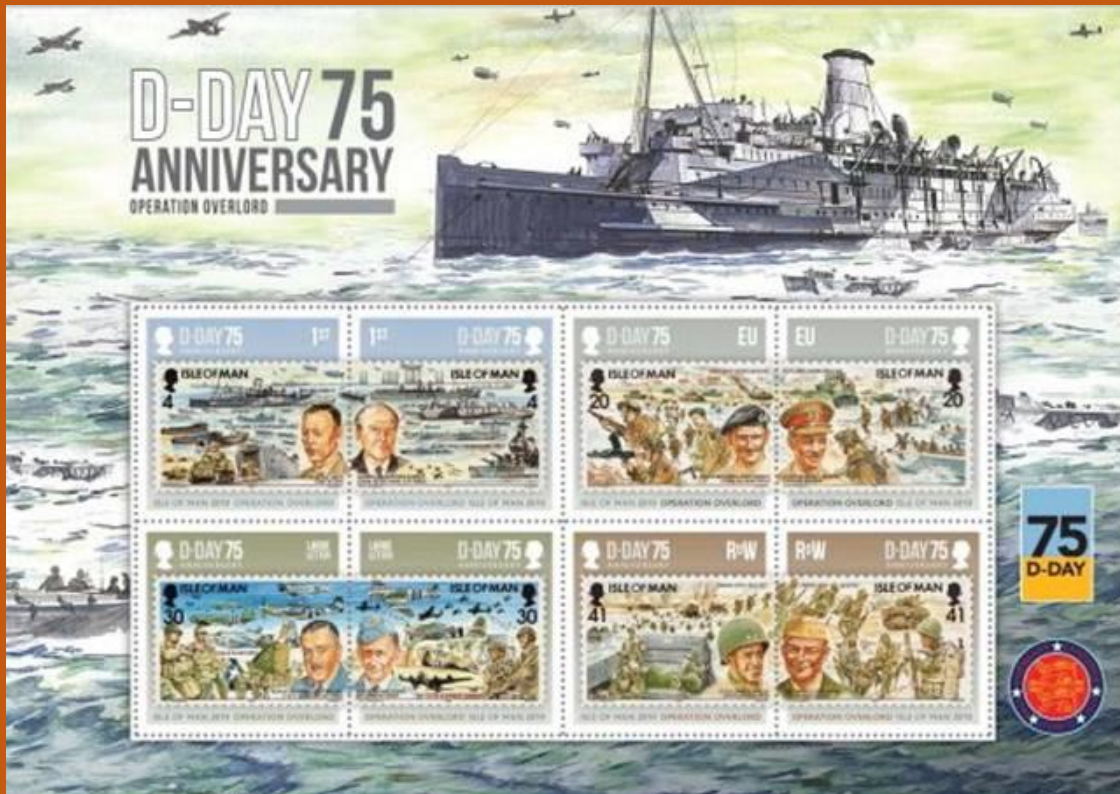

## #36 to #41

SW: #2347/54

Issued: 22.04.2019

75th Anniversary of D-Day

Inside: Isle of Man #600-607

#B25

Scott: #2347