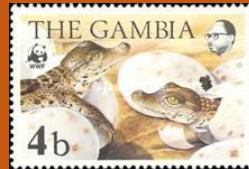

#41 to #54

SW: #6788/6801
Issued: 04.11.2019
Stamps on Stamps