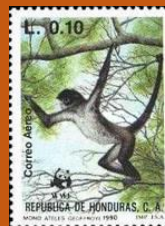

# Sao Tomè & Príncipe

#105 to #108

SW: #8542-45

Issued: 22.10.2019

Stamps on Stamps WWF

Inside: Hungary #3647 - 1983

Inside: Honduras #1123 - 1990

Inside: Haiti #1575 - 1999