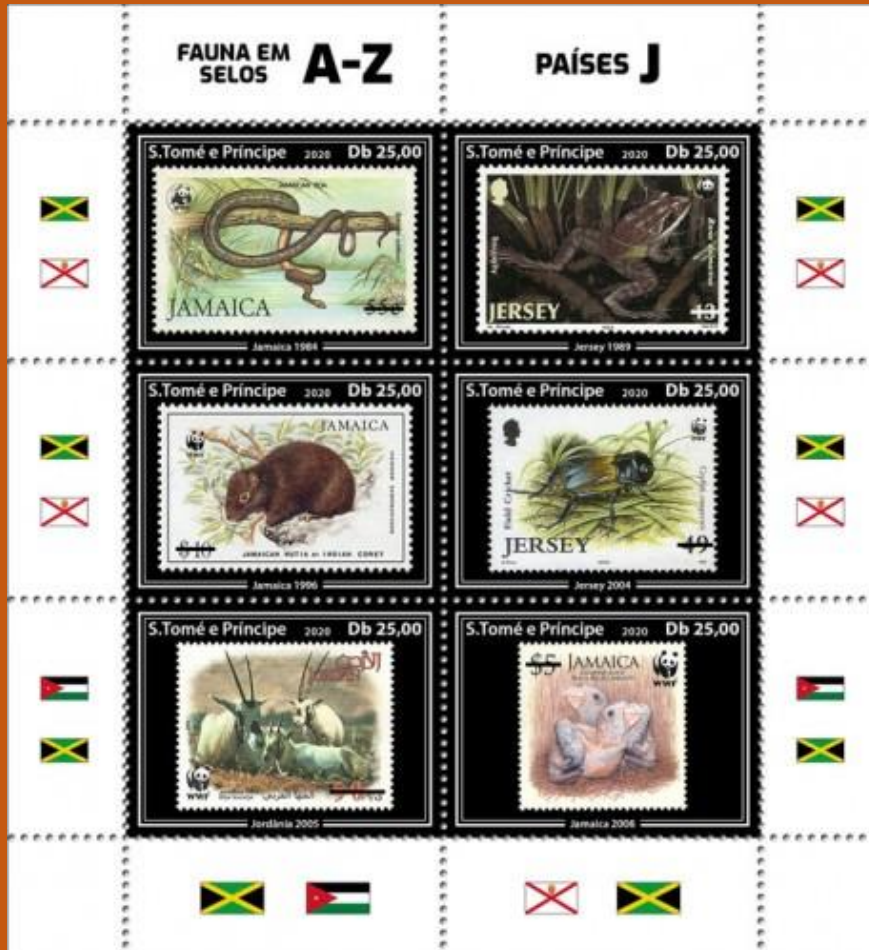

Y&T: #582-3

San Marino

#60

SW: n° 2846
Issued: 10.11.2020
Stamp Museum

Inside n° 2846: San Marino Y&T #20

Sao Tomè & Príncipe

#109 to #114

SW: #8933/8