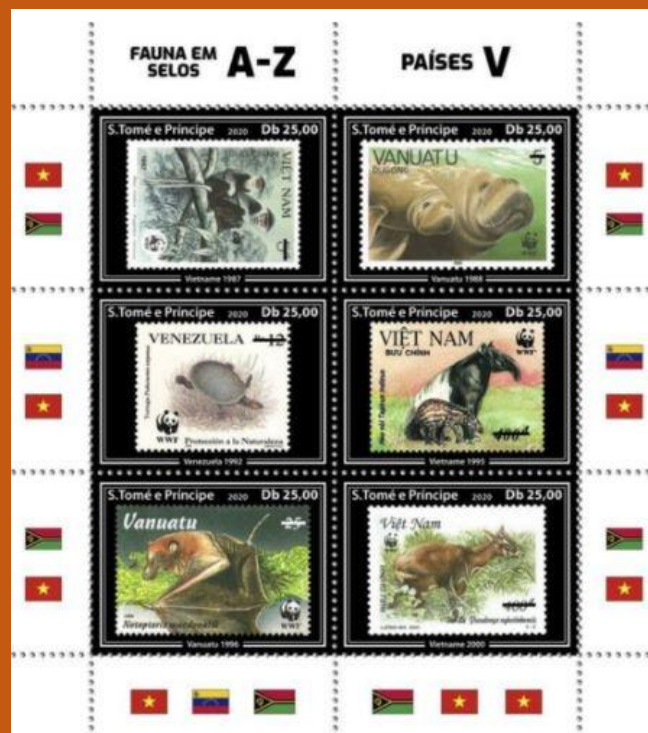

Inside: Jamaica #859

Inside: Jordan #1811

#115 to #120

SW: #9036/41

Issued: 08.06.2020

Penny Black COVID19

Inside: G.B. #1

#121 to #126