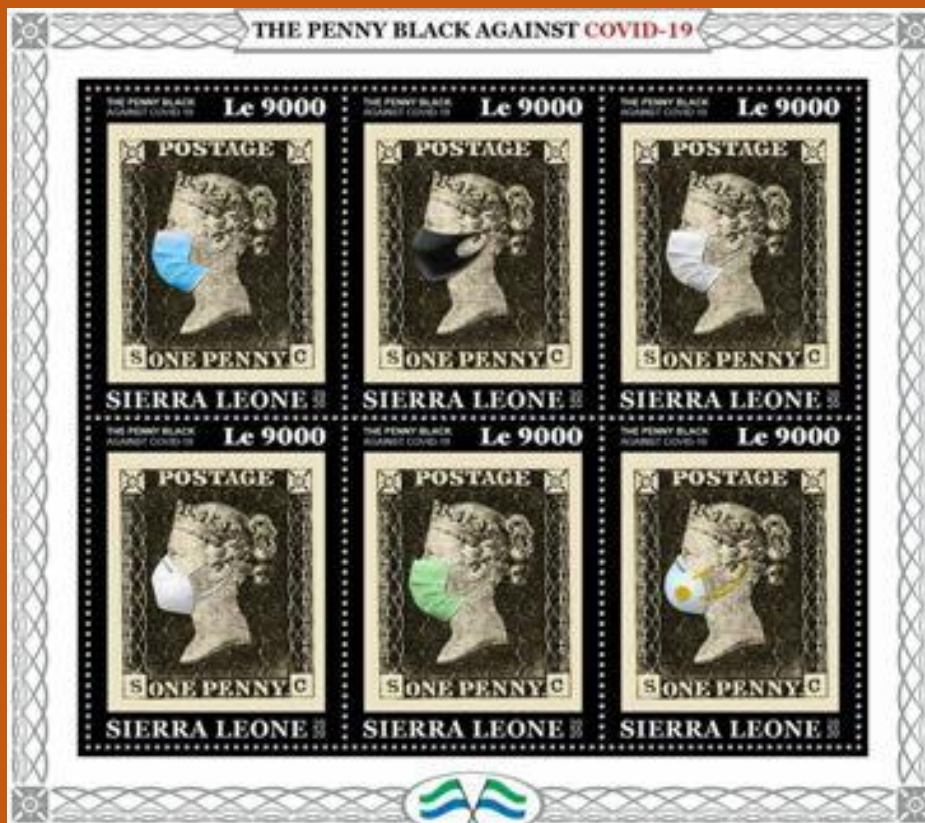

Inside: Vietnam SW#2213 - 2000

#B48

Scott: #????

Issued: 00.00.2020

100th Anniversary, Henri Dunant

Inside: Belgium #B646

Sierra Leone

#73 to #78