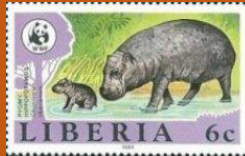

#33 to 38

SW: #3355/60

Issued: 12.06.2020

Penny Black COVID19

Inside: G.B. #1

#39 to 47

SW: #3465/73
 Issued: 12.06.2020
 Fauna on Stamps WWF

Inside: Laos 1984 SW#708