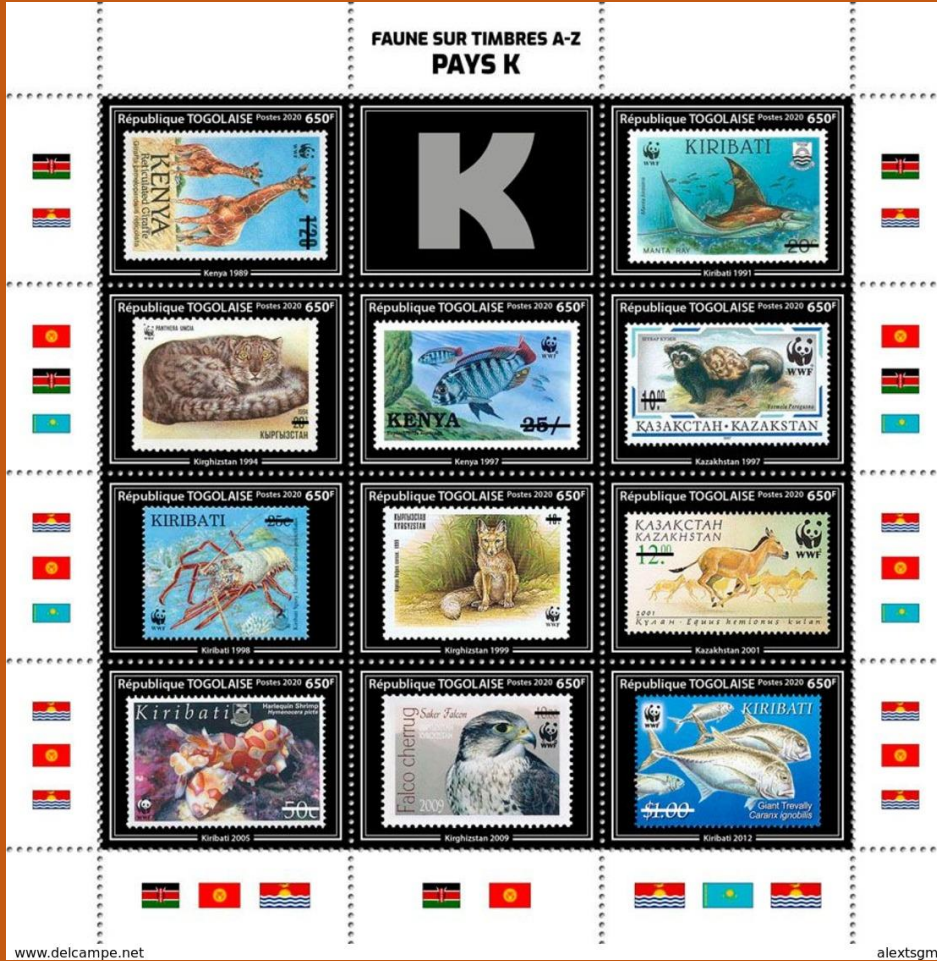

Togo

#76 to #86

www.delcampe.net

alexsgm

Scott: #????-
Issued: ???.?.2020
Stamps on Stamps WWF