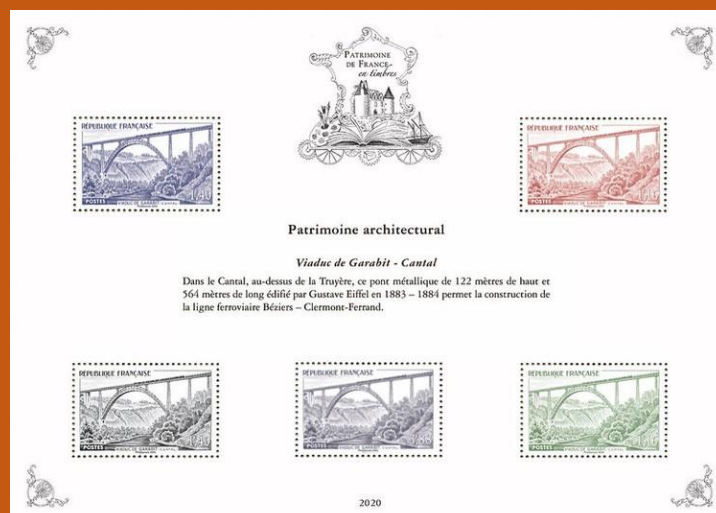

SW: #7304/8
Issued: 21.09.2020
Philatelic Treasures

Inside: France #1342 (1961)

#B74

SW: #7309/13

Issued: 21.09.2020

Philatelic Treasures

Inside: France #418 (1938)

#B75