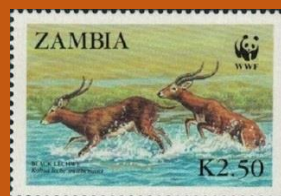

# Niger

#81 to #84

SW: ????

Issued: 25.05.2021

Stamps on Stamps

Inside Zaire: #1168 - 1984

Inside Zambia: 427 - 1987

Inside Zambia: #654 - 1996