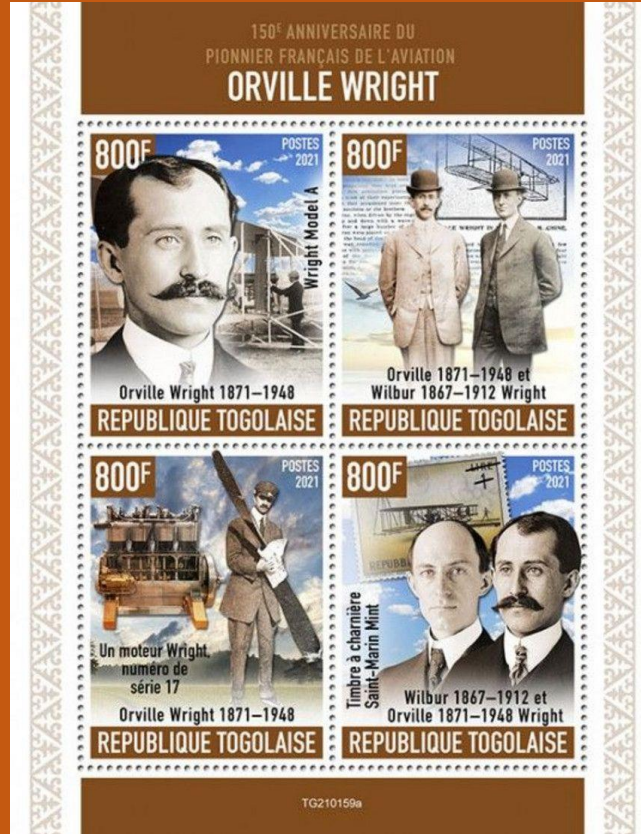

Togo

#98

Scott: #????-?
Issued: ???.?.2021
150° Birth Orville Wright

Inside #????-?: St. Marin Y&T#542

1