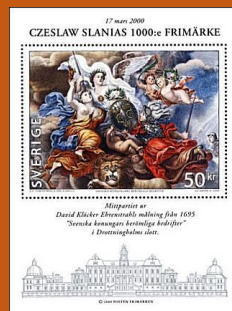

Inside: Sweden Sc #2374