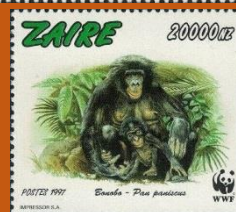

# Niger

#81 to #84

SW: ????

Issued: 25.05.2021

Stamps on Stamps

Inside Zaire: #1168 - 1984

Inside Zambia: 427 - 1987

Inside Zambia: #654 - 1996