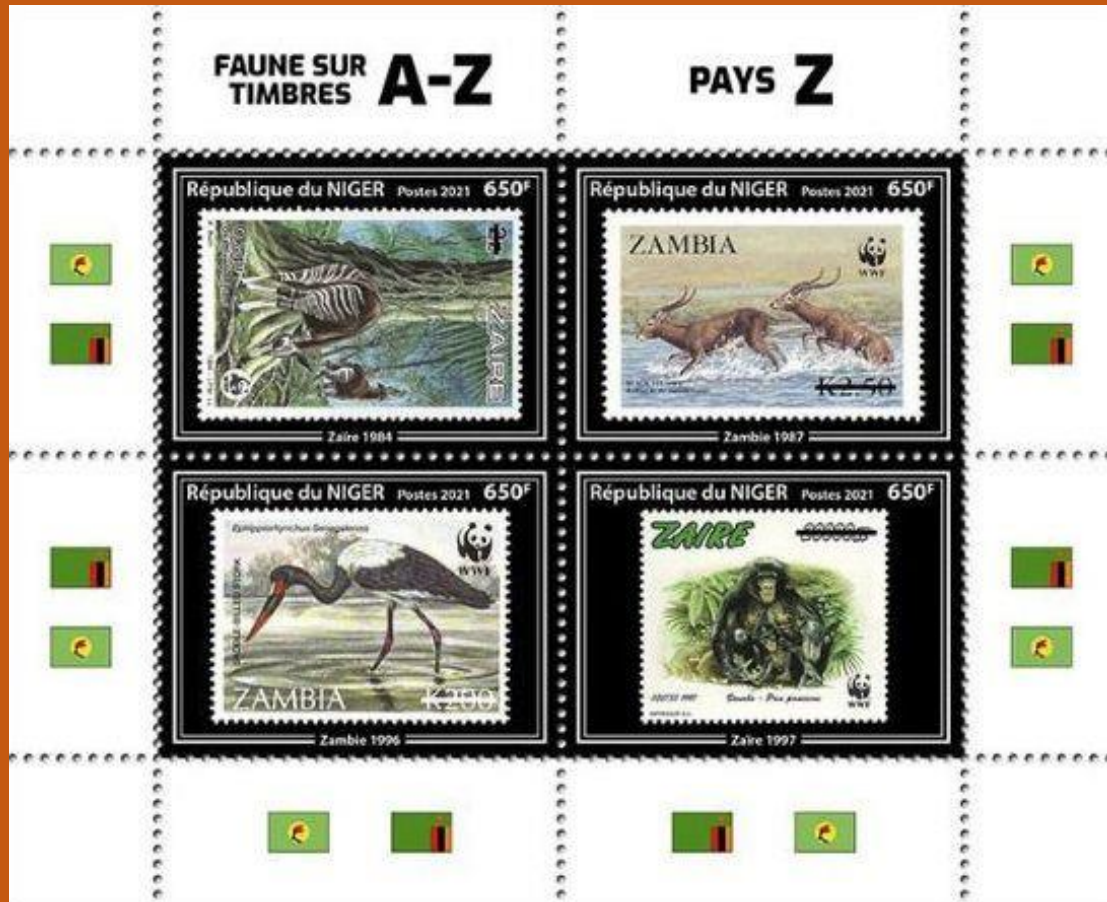

Niger

#81 to #84

SW: ????

Issued: 25.05.2021

Stamps on Stamps