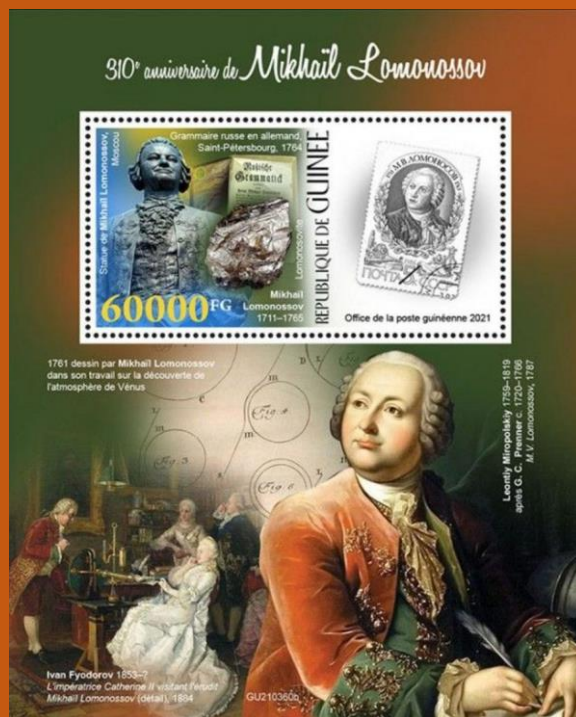

#B54

Scott: #????

Issued: 00.00.2021

Lomonosov

Inside URSS SW#5455 (1986)