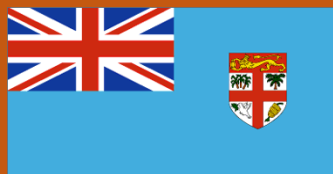

Fiji

3

Scott: #????

Issued: 11.12.2021

150° First Stamps of Fiji

Inside: Fiji #15 (1871)

Inside: Fiji #45 (1982)

Inside: Fiji #67 (1903)

Inside: Fiji #113 (1935)

Inside: Fiji #570 (1987)

Inside: Fiji #131B (1950)

Inside: Fiji #173 (1959)