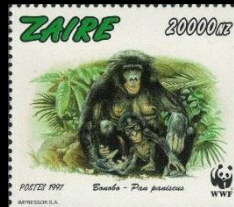

Inside Niger #1471 - 1998

#81 to #84

SW: ????

Issued: 25.05.2021

Stamps on Stamps

Inside Zaire: #1168 - 1984

Inside Zambia: 427 - 1987

Inside Zambia: #654 - 1996