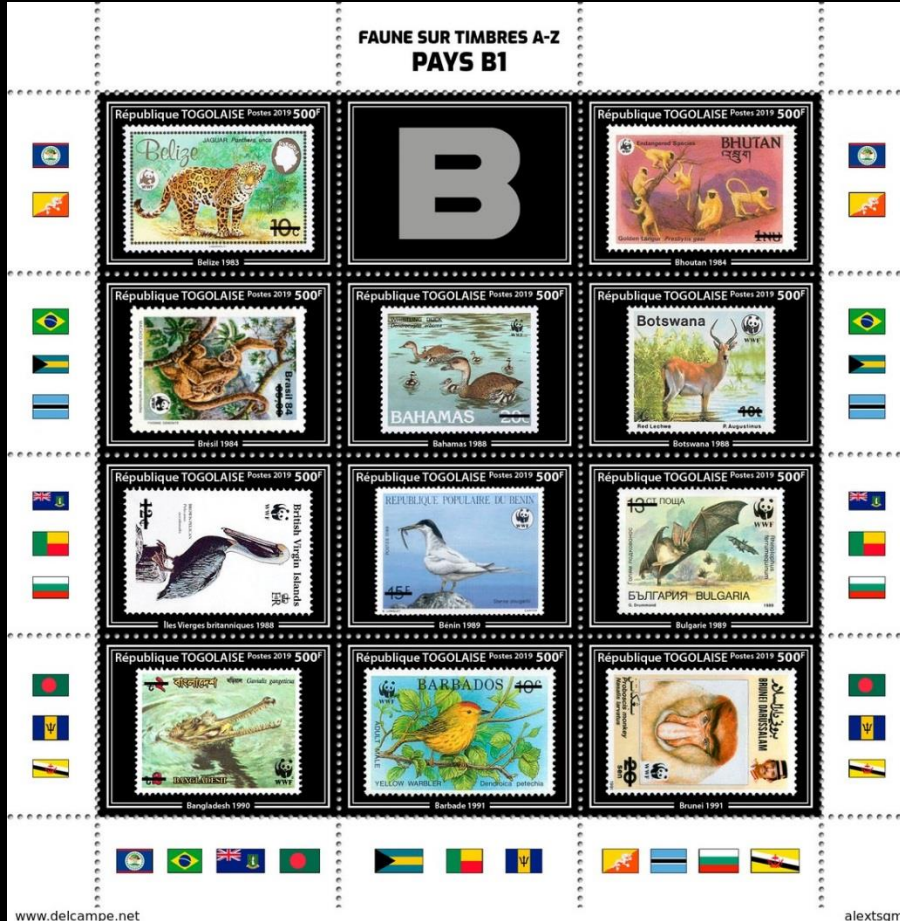

Togo

#54 to #64

www.delcampe.net

alexsgm

Scott: #????-?
Issued: ???.?.2019
Stamps on Stamps WWF