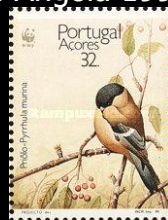

Inside: Angola 1990 SW#816

Inside: Azores 1990 SW#384