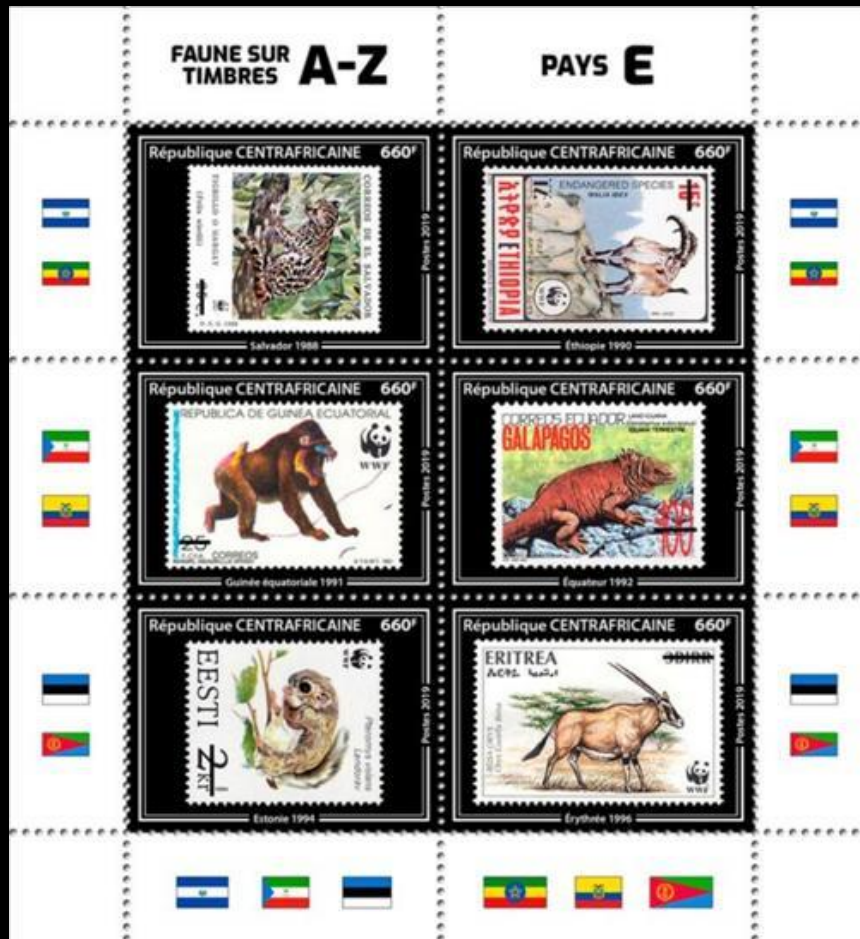

Country	Stamps	Block	Postal Card	Total
Central Africa	30	30	0	60
Chad	20	20	0	40
Djibouti	22	22	0	44
Guinea	8	8	0	16
Guinea Bissau	22	22	0	44
Liberia	6	6	0	12
Mozambique	10	10	0	20
Niger	34	34	0	68
Sao Tomè & Principe	16	16	0	32
Sierra Leone	40	40	0	80
Togo	33	33	0	66
TOTAL	241	241	0	482

Central Africa

#54 to #59

W: #8853-8

Issued: 24.07.2019

Stamps on stamps