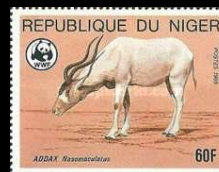

Inside New Zealand #1187 - 1991

Inside : Namibia #38 - 1991