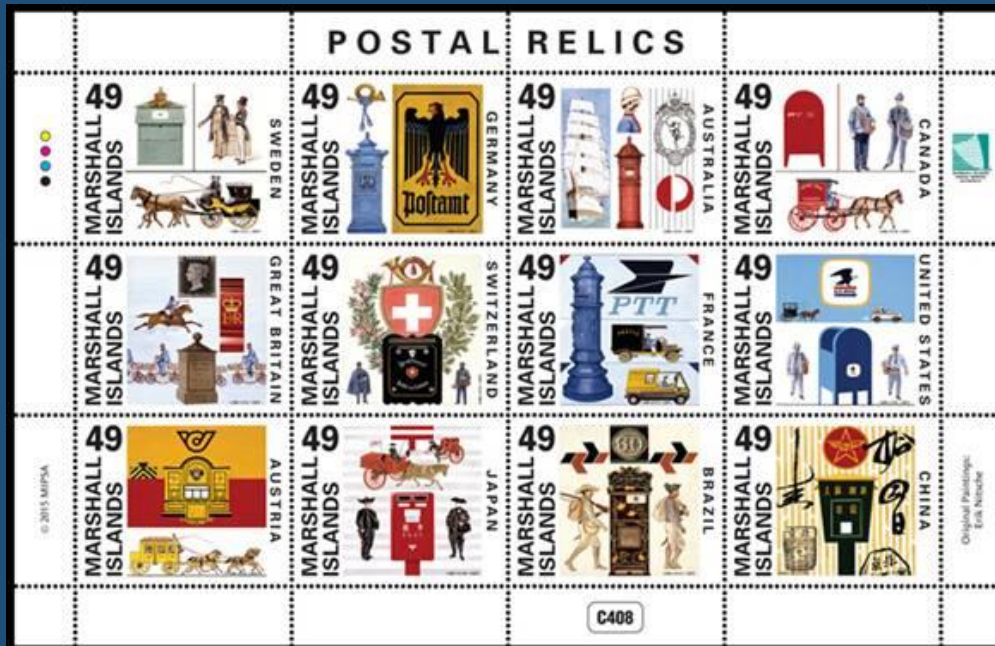

#115 to #116

Scott: #1116
Issued: 05.06.2015
Postal Relics

[?/?]